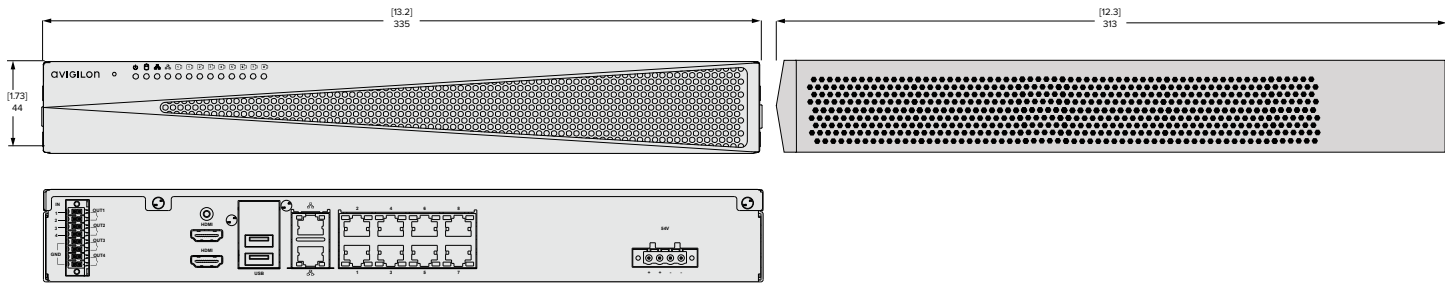

*On Pro models only

Outline Dimensions

Video Appliance — 8 Port

(VMA-AS3-8P)

[X.X]	INCHES
X	MM

Specifications

SYSTEM	Control Center Edition	Core; Standard and Enterprise compatible								
	Recording Rate	Up to 100 Mbps								
	Playback Rate	Up to 100 Mbps								
	Recording Image Rate	Up to 30 images per second per channel								
	Local Viewing	Yes								
	Operating System	Microsoft® Windows 10 IoT Enterprise								
	Hard Disk Drive Configuration	1 × 3.5" SATA								
	Recording Storage Capacity	Up to 8 TB								
	Memory	8 GB DDR4								
	Video Outputs	2 × HDMI ports								
	PoE+ Ports	8 × 10/100/1000 Mbps (IEEE 802.3at)								
	PoE Output	Up to 30W/Port (120W Total)								
	Camera Network Uplink	10/100/1000 Mbps								
	Corporate Network Uplink	10/100/1000 Mbps								
	External I/O Terminals	4 × Digital Inputs (25Vdc max.) and 4 × Relay Outputs (24Vdc/1A max.)								
	Switch Control	Managed Switch with Web-based UI								
USB	2 × USB 3.0									
MECHANICAL	Form Factor	Small form factor								
	Dimensions (LxWxH)	313 mm × 335 mm × 44 mm; 12.30" × 13.2" × 1.73"								
	Weight	3 kg; 6.4 lb								
ELECTRICAL	Power Input	100 to 240 VAC, 50/60 Hz								
	Power Supply	Single non-redundant								
	Power Consumption	80 W min.; 200 W max.								
ENVIRONMENTAL	Operating Temperature	0°C to 40°C (32°F to 104°F)								
	Storage Temperature	-40°C to 65°C (-40°F to 149°F)								
	Humidity	10 - 90% Relative humidity (non-condensing)								
CERTIFICATIONS	Certifications/Directives	UL	cUL	CE	RoHS	WEEE	RCM	NOM	NRCS	
	Safety	UL 62368-1	CSA 62368-1	IEC/EN 62368-1						
	Electromagnetic Emissions	(Class B) FCC Part 15 Subpart B	IC ICES-003	EN 55032	EN 61000-6-3	EN 61000-3-2	EN 61000-3-3			
	Electromagnetic Immunity	EN 55024	EN 61000-6-1							
ORDERING INFORMATION	PRODUCTS									
	VMA-AS3-8P2	HD Video Appliance 8 Port 2 TB. ACC licenses sold separately.								
	VMA-AS3-8P4	HD Video Appliance 8 Port 4 TB. ACC licenses sold separately.								
	VMA-AS3-8P8	HD Video Appliance 8 Port 8 TB. ACC licenses sold separately.								
	ACCESSORIES									
	RMS1U-B-AS3-8P	1U Rack Mountable Shelf for HDVA3 8-port								
	VMA-AS3-HDD02	HDVA3, 2TB Hard Drive Compatible with 8-Port, 16-Port								
	VMA-AS3-HDD04	HDVA3, 4TB Hard Drive Compatible with 8-Port, 16-Port, 24-Port								
	VMA-AS3-HDD08	HDVA3, 8TB Hard Drive Compatible with 8-Port, 24-Port								
	PS-270W-AS3-8P	HDVA3, 8-Port Power Supply - no power cord								
	LICENSES									
	ACC7-COR	ACC 7 Core Edition camera license								
	ACC7-STD	ACC 7 Standard Edition camera license								
	ACC7-ENT	ACC 7 Enterprise Edition camera license								