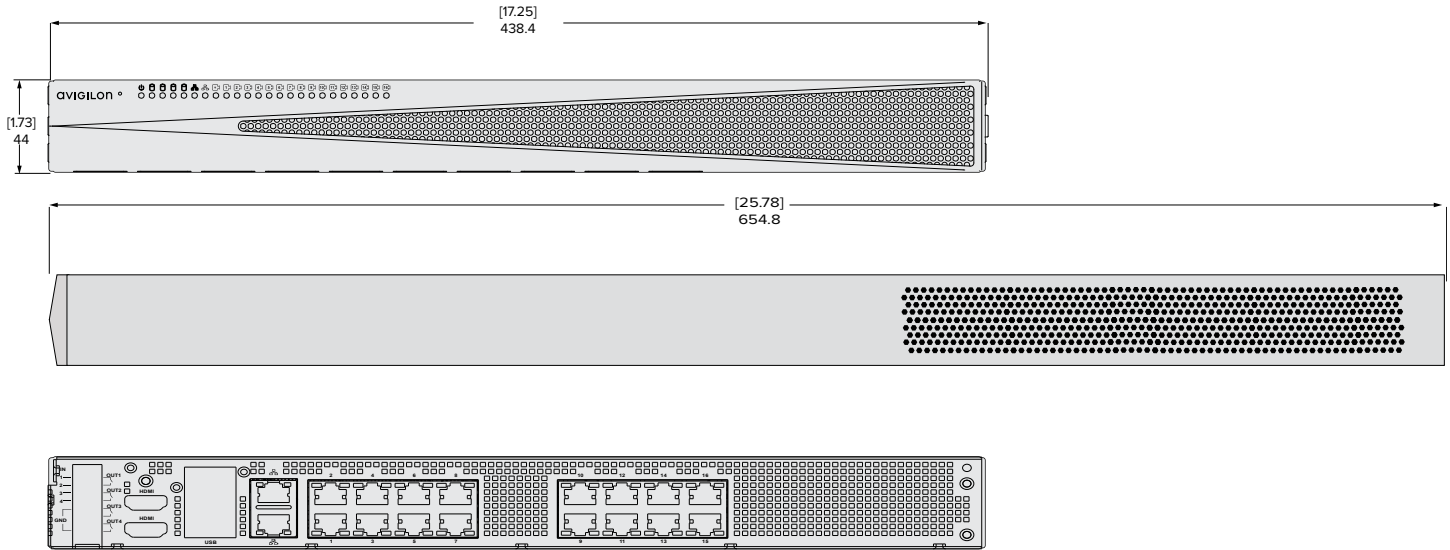

Outline Dimensions

Video Appliance Pro — 16 Port

(VMA-AS3-16P)

[X.X]	INCHES
X	MM