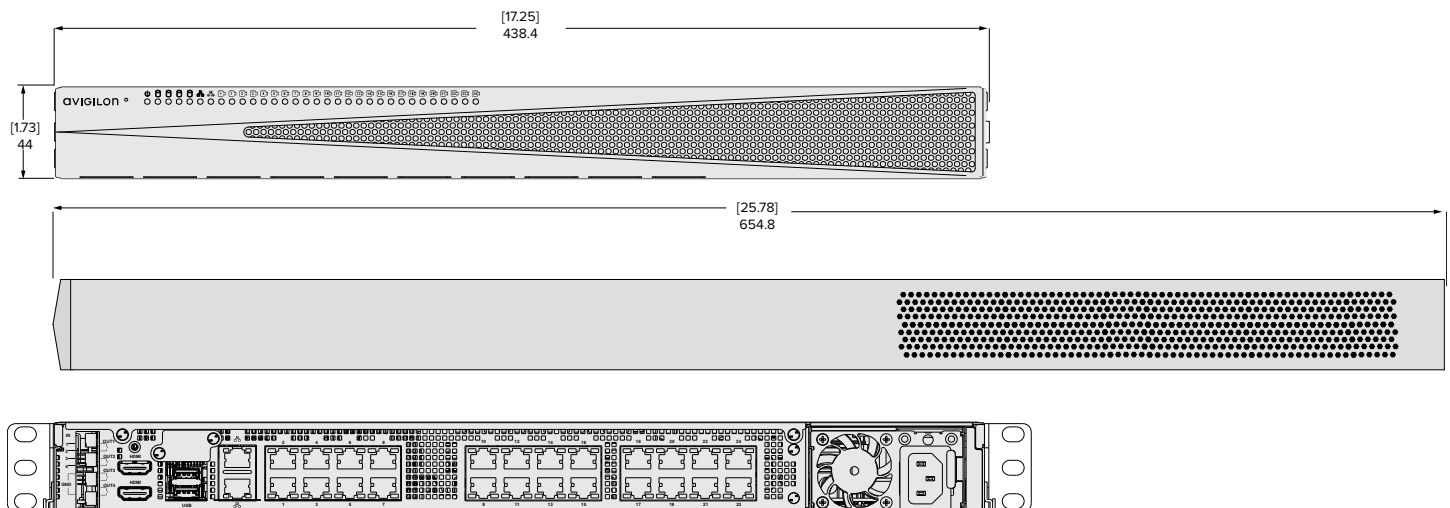

Video Appliance Pro — 24 Port

(VMA-AS3-24P)

Specifications

SYSTEM

	VIDEO APPLIANCE PRO 16-PORT	VIDEO APPLIANCE PRO 24-PORT
Control Center Edition	Core, Standard and Enterprise compatible	Core, Standard and Enterprise compatible
Recording Rate	Up to 300 Mbps	Up to 300 Mbps
Playback Rate	Up to 100 Mbps	Up to 100 Mbps
Recording Image Rate	Up to 30 images per second per channel	Up to 30 images per second per channel
Local Viewing	Yes	Yes
Operating System	Microsoft Windows 10 IoT Enterprise	Microsoft Windows 10 IoT Enterprise
Hard Disk Drive Configuration	RAID 5 — Up to 4 × 3.5" SATA	RAID 5 — Up to 4 × 3.5" SATA
Recording Storage Capacity	Up to 12 TB	Up to 24 TB
Memory	8 GB DDR4	8 GB DDR4
Video Outputs	2 × HDMI ports	2 × HDMI ports
PoE+ Ports	16 × 10/100/1000 Mbps (IEEE 802.3at)	24 × 10/100/1000 Mbps (IEEE 802.3at)
PoE Output	Up to 30W/Port (240W Total)	Up to 30W/Port (360W Total)
Camera Network Uplink	10/100/1000 Mbps	10/100/1000 Mbps
Corporate Network Uplink	10/100/1000 Mbps	10/100/1000 Mbps
External I/O Terminals	4 × Digital Inputs (25Vdc max.) and 4 × Relay Outputs (24Vdc/1A max.)	4 × Digital Inputs (25Vdc max.) and 4 × Relay Outputs (24Vdc/1A max.)
Switch Control	Managed Switch with Web-based UI	Managed Switch with Web-based UI
USB	2 × USB 3.0	2 × USB 3.0