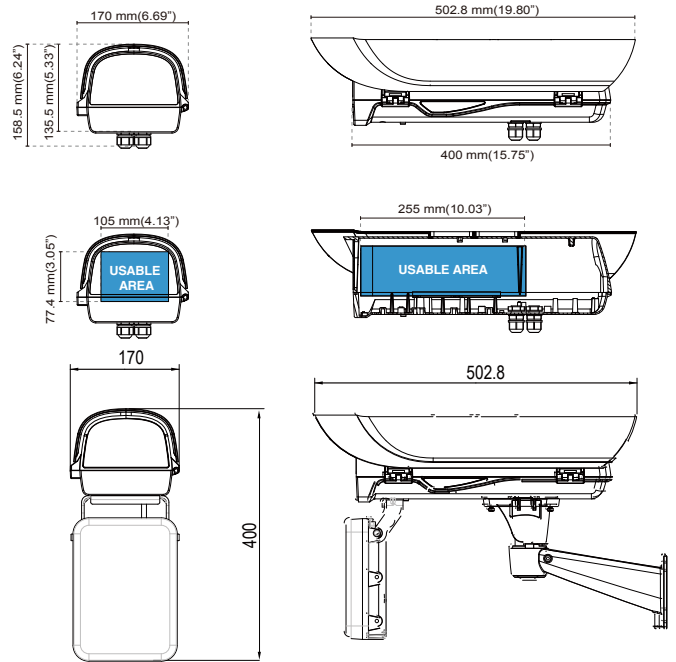

#### Capacious dimensions

AXIS Q1635 equipped with 8-80mm varifocal lens

Avigilon 8.0-H4A-B2 IP Camera

## Specifications

P2925 Kit A/B	
IR Illuminator Specifications	
IR lights catch vehicle speed	MAX: 250km/h (156MPH) *fit Global shutter camera like equipped with Sony IMX264 or IMX265 sensor
IR lights cover FOV	2 Lanes
VAIR light beam angle	10° ~ 40° Kit A 20° ~ 40° Kit B
Adjustable angle way	<ul style="list-style-type: none"> <li>Manual DIP</li> <li>Remote control by Pelco D via RS485</li> </ul>
IR light sensor sensitivity	<ul style="list-style-type: none"> <li>Pelco D via RS485</li> <li>Remote controller</li> </ul>
Power consumption	24W (288W pulse mode)
Power input	DC24V
Camera Housing Specifications	
Window heater	V
Blower	V
Weather rating	IP68
Power input	AC24V
Power output	DC24V, DC12V
Power consumption	44W (288W Pulse Mode)
Vandal proof	IK10
Operating temperature	-20°C ~ +50°C (-4°F~122°F)
Optional add-on heater Operating temperature	-50°C ~ +50°C (-58°F~122°F) P2925-A Kit A is available

## Dimensions