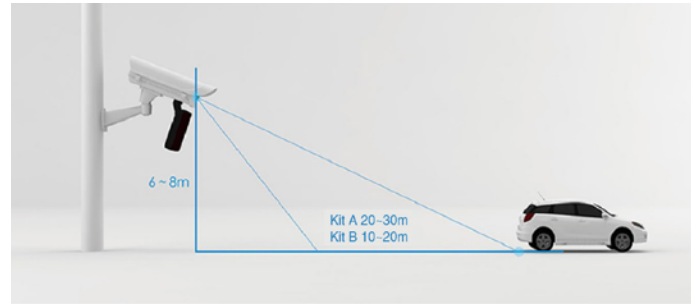

Specifications

P2925 Kit A/B	
IR Illuminator Specifications	
IR lights catch vehicle speed	MAX: 250km/h (156MPH) *fit Global shutter camera like equipped with Sony IMX264 or IMX265 sensor
IR lights cover FOV	2 Lanes
VAIR light beam angle	10° ~ 40° Kit A 20° ~ 40° Kit B
Adjustable angle way	- Manual DIP - Remote control by Pelco D via RS485
IR light sensor sensitivity	- Pelco D via RS485 - Remote controller
Power consumption	24W (288W pulse mode)
Power input	DC24V
Camera Housing Specifications	
Window heater	V
Blower	V
Weather rating	IP68
Power input	AC24V
Power output	DC24V, DC12V
Power consumption	44W (288W Pulse Mode)
Vandal proof	IK10
Operating temperature	-20°C ~ +50°C (-4°F~122°F)
Optional add-on heater Operating temperature	-50°C ~ +50°C (-58°F~122°F) P2925-A Kit A is available

Applications