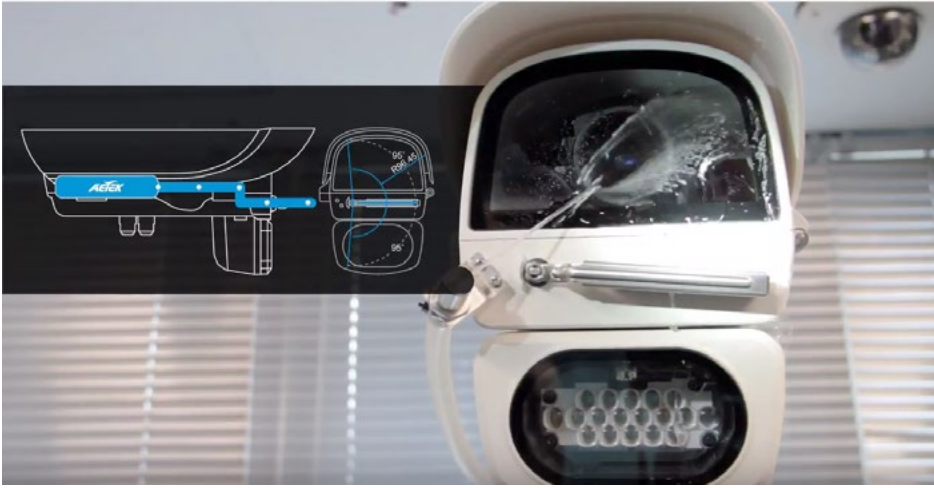

P2900-IW

P2900-AIW

24CAC ANPR Camera Housing

Video Clip Link

A safety city depending on ANPR implementation is becoming increasingly important. AETEK provides a series of all-in-one capacious ANPR camera housing fitting most of today's box/fixed cameras even equipped with 8-80mm varifocal lens. The camera housing is constructed from aluminum die casting to meet IP66/IK10 standards. These professional models are equipped with heater, blower, wiper, and built-in snapped in 48W IR LEDs specially using VAIR-IR technology to cover 2-lane ANPR detection. Besides elegant mechanical design, IR illuminator is snapped in camera housing directly to conceal RS-485 & power cables.

VAIR technology is an optical technology to adjust illuminator beam angle by remote control thru RS485 Pelco-D command or manual dip switch to suit diversified camera FOV.

Wide angle for short distance

115/230VAC Power Wire

Safety installation

Capacious dimensions

AXIS Q1635 equipped with 8-80mm varifocal lens

Wiper

Water Tank

Applications

Matrix Table