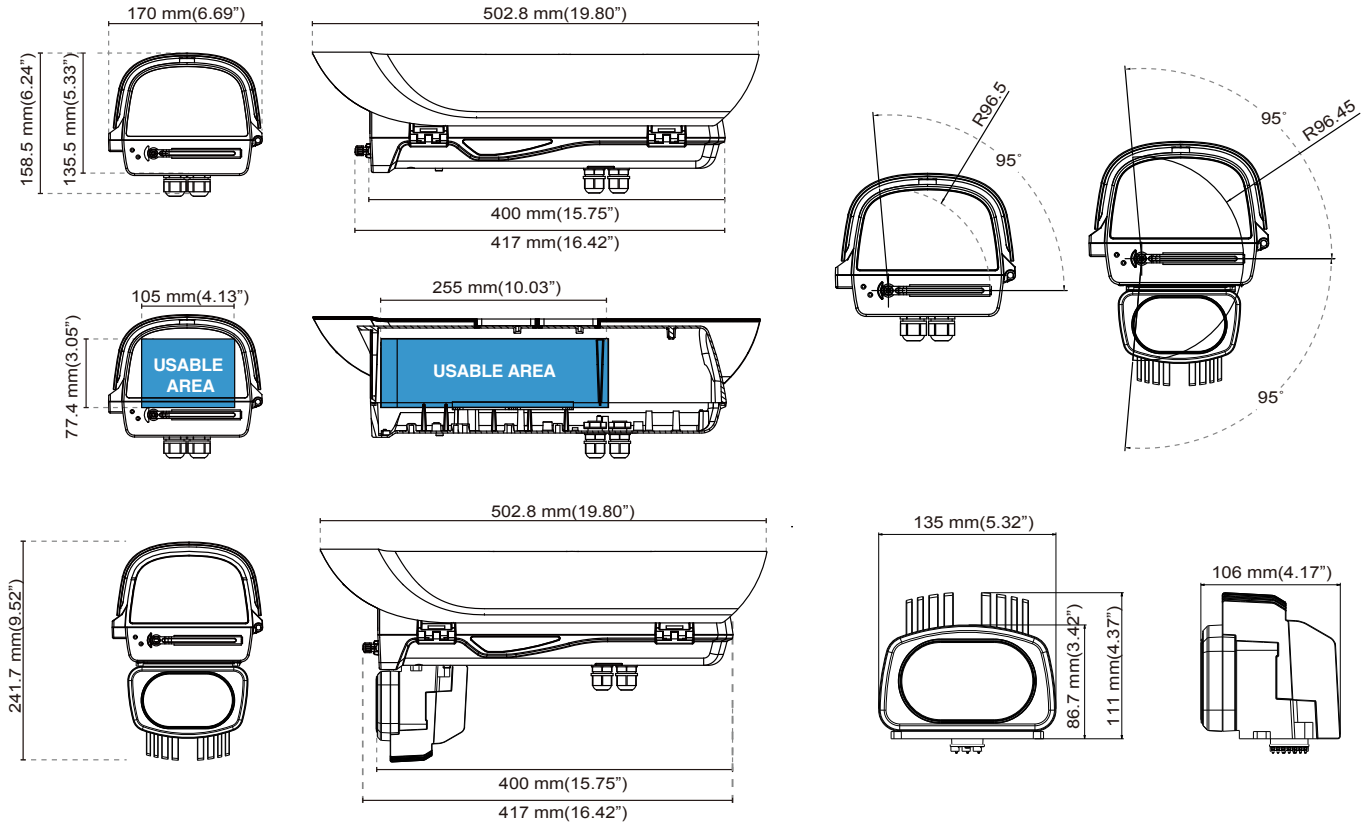

Dimensions

Accessories

Mount Brackets

Pole Mount		Corner Mount
AT-100 Pole Mount Adapter	AT-101 Pole Mount Adapter	AT-200 Corner Mount Adapter

Water Tank & Pump

Water Tank & Pump	
	TP-100 • 10L Water Tank & Pump

Part Number

ANPR Camera Housing Series

	P2900-IW • ANPR Camera Housing with Wiper • Wall Mount Vrracket • 144W@24VAC Power/Junction Box		P2900-AIW • Artic ANPR Camera Housing with Wiper • Wall Mount Vrracket • 144W@24VAC Power/Junction Box