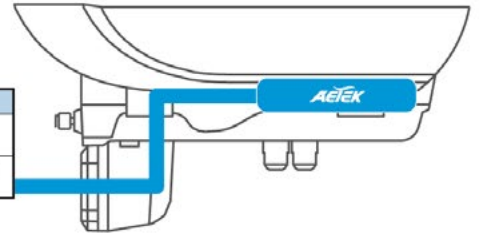

VAIR technology is an optical technology to adjust illuminator beam angle by remote control thru RS485 Pelco-D command or manual dip switch to suit diversified camera FOV.

Wide angle for short distance

Tele angle for long distance

48W VAIR Illuminator 2-Lane ANPR

VAIR	48W			
No. of Leds	18P/Dual			
Beam angle	10°	20°	25°	30°

All-in-One Easy Installation

AC24V ANPR Camera Housing

AC24V 6A Power Box

Ethernet Cable