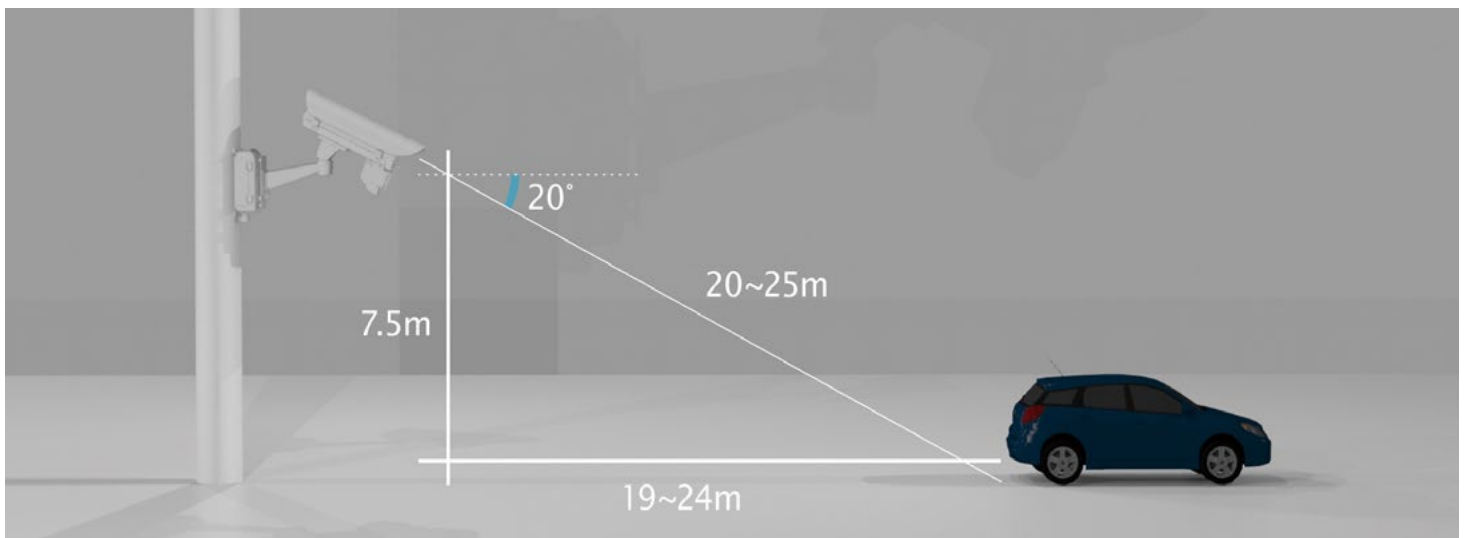

Tele angle for long distance

48W VAIR Illuminator 2-Lane ANPR

VAIR	48W			
No. of Leds	18P/Dual			
Beam angle	10°	20°	25°	30°

All-in-One Easy Installation

AC24V ANPR Camera Housing

AC24V 6A Power Box

Ethernet Cable

115/230VAC Power Wire

Safety installation

Capacious dimensions

AXIS Q1635 equipped with 8-80mm varifocal lens

Wiper

Water Tank

Applications

Matrix Table

	115VAC/230VAC in	Window Heater	Cold Start Heater (at -40°C)	Adjustable Sunshield	Blower	48W VAIR LED	Side-Opening Alarm	Wiper	IP66
P2900-IW	v	v	-	v	v	v	v	v	v
P2900-AIW	v	v	v	v	v	v	v	v	v

Specifications