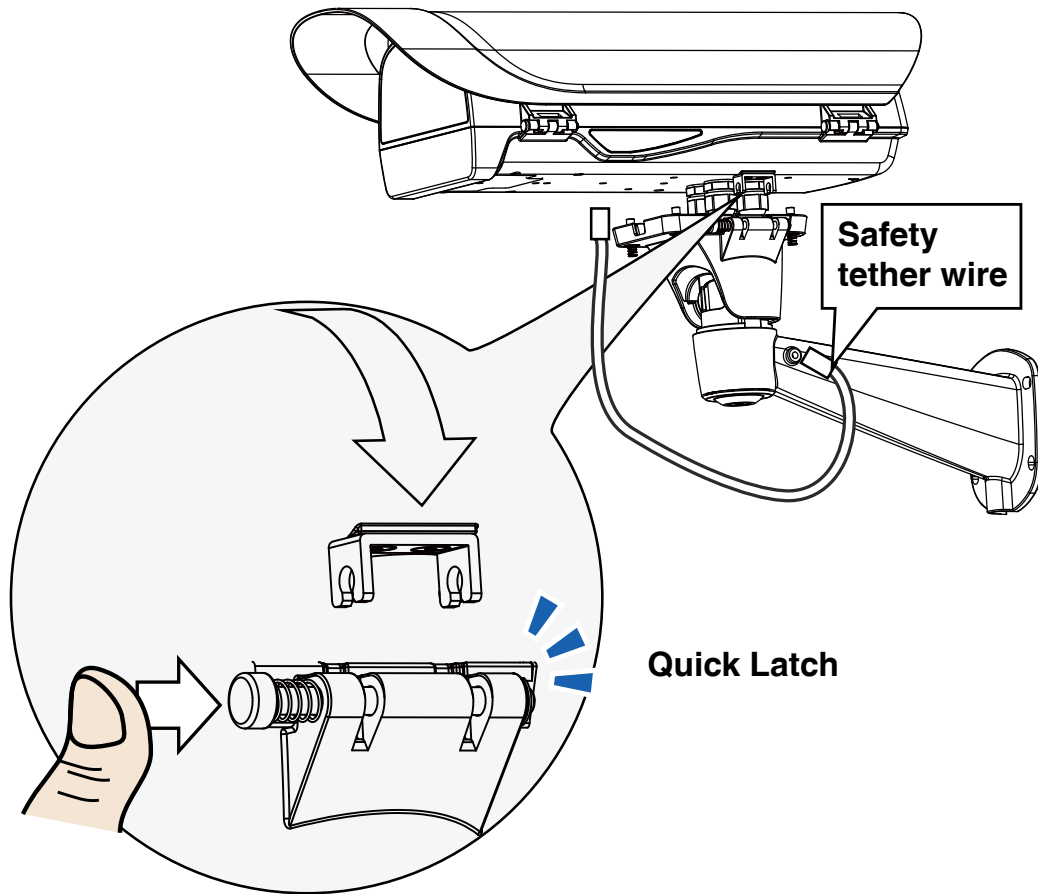

P2900-IW

P2900-AIW

24CAC ANPR Camera Housing

Video Clip Link

A safety city depending on ANPR implementation is becoming increasingly important. AETEK provides a series of all-in-one capacious ANPR camera housing fitting most of today's box/fixed cameras even equipped with 8-80mm varifocal lens. The camera housing is constructed from aluminum die casting to meet IP66/IK10 standards. These professional models are equipped with heater, blower, wiper, and built-in snapped in 48W IR LEDs specially using VAIR-IR technology to cover 2-lane ANPR detection. Besides elegant mechanical design, IR illuminator is snapped in camera housing directly to conceal RS-485 & power cables.

VAIR technology is an optical technology to adjust illuminator beam angle by remote control thru RS485 Pelco-D command or manual dip switch to suit diversified camera FOV.

Wide angle for short distance

Tele angle for long distance

48W VAIR Illuminator 2-Lane ANPR

VAIR	48W			
No. of Leds	18P/Dual			
Beam angle	10°	20°	25°	30°

All-in-One Easy Installation

AC24V ANPR Camera Housing

AC24V 6A Power Box

Ethernet Cable

115/230VAC Power Wire

Safety installation

Capacious dimensions

AXIS Q1635 equipped with 8-80mm varifocal lens

Wiper

Water Tank

Applications

Matrix Table