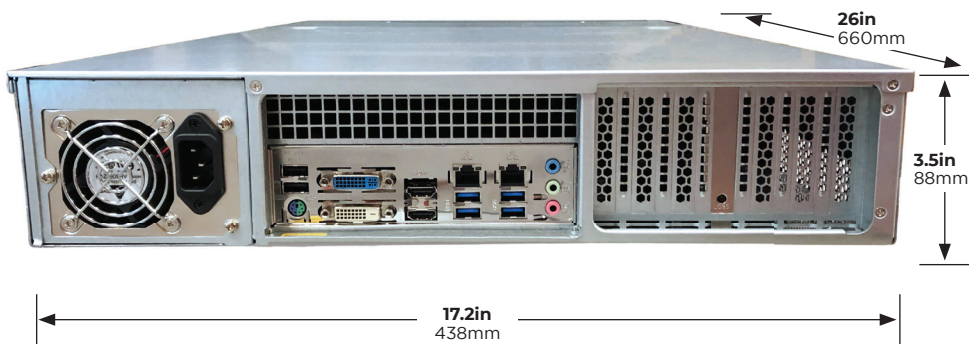

TECHNICAL SPECIFICATIONS

OE-MKX	
RECORDING	
Max IP Channels	JBOD: 64 (96 w/ available upgrades) / RAID: 64 (128 w/ available upgrades)*
Max Recording Rate	JBOD: 300 Mbps / RAID: 400 Mbps
Audio Support	IP Camera Audio (dependent on camera)
CONNECTIONS	
Video Outputs	1 x DVI-D / 1 x DVI-I / 2 x HDMI®***
Maximum Display Resolution	4K
Network 1	Dedicated Intel®GBE for Client Network
Network 2	Dedicated Intel®GBE for Camera Network
Alarm Sensor Inputs	4 x Form A contacts (optional add-on)
Digital Relay Outputs	4 x Form A contacts (optional add-on)
USB Ports	Front: 2 x USB 2.0 Rear: 2 x USB 2.0 / 4 x USB 3.0
SOFTWARE	
Operating System	Microsoft Windows
Video Signal Loss Detection	Yes
Motion Detection	Server Side (Adjustable Sensitivity, Custom Grid)
Remote Operation	Command Station (desktop VMS client) / Thin (web) Client / Mobile Apps
User Management	Local or web based user permissions and account management
Recording Mode	Continuous / Motion / Continuous + Motion
Playback Search	Multi-channel playback / Calendar / Timeline / Thumbnail
Clip Backup	DVD-RW** / Cloud / USB
Digital Signature Support	Yes
GENERAL	
Keyboard and Mouse	Included
DVD Drive	Optional
Internal Power Supply	650W (100V-240V Auto Switching) / 2557.50BTU/hr
Max Power Consumption	JBOD: 160W / 549.94BTU/hr RAID: 175W / 597.12BTU/hr
Operating Temperature	Max Operating Temperature: 104 °F (40 °C)
RECORDER	
OS Drive Configuration	JBOD: Single SSD / RAID: Dual SSD - RAID 1
Max Storage Configuration	JBOD: 128TB / RAID: 80TB (70TB usable)
Dimensions	W: 17.2 x H: 3.5 x D: 26in (438 x 88 x 660mm)
Unit Weight	43lbs (19.5kg)
Rack Mount	Installation Kit and Rack Slide Kit Included
Regulatory	UL
Country of Origin	USA

*Requires OE-ZPERFUPRAM-8 upgrade

**OE-ZDVDUPG required

***The DVI-I port and the upper HDMI port cannot output simultaneously

DIMENSIONS

OE-MK

IMAGES

OE-MK

SOFTWARE AND OWS PART NUMBERS