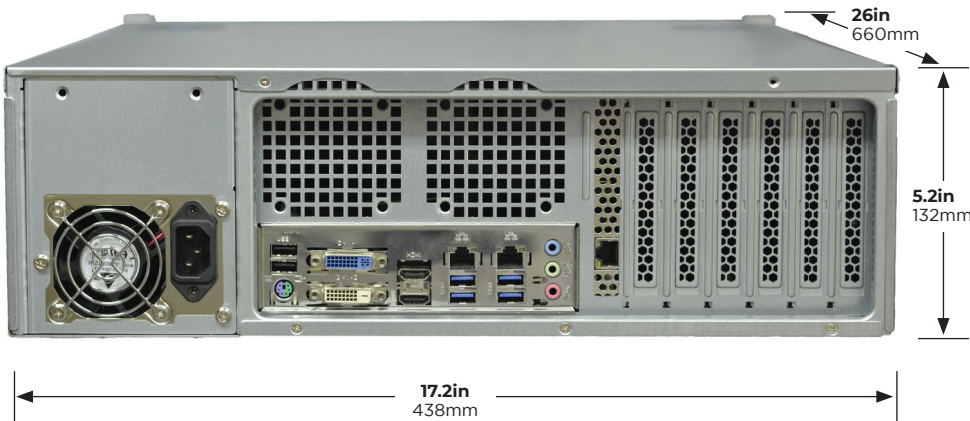

DIMENSIONS

OE-MH