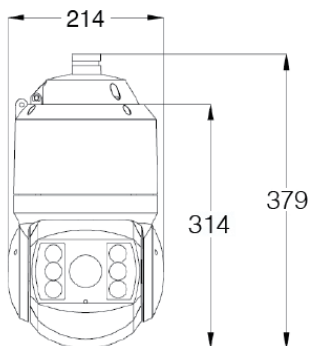

Dimensions

Units: mm

Specifications

IPC425-F120-N	
Camera	
Image Sensor	1/2.8" progressive scan CMOS
Pixels	2.0 Megapixel
Min. Illumination	Color: 0.003lux @ (F1.6, AGC ON) B/W: 0.0003lux @ (F1.6, AGC ON); 0lux with IR
Shutter Speed	1 ~ 1/30,000s
Day / Night	Auto (ICR) / Color / B/W
Wide Dynamic Range	Ultra WDR, >=120dB
S/N Ratio	>=58dB
White Balance	Auto / Manual
Gain Control	Auto / Manual
Backlight Compensation	Off / WDR / BLC / HLC
Lens	
Focal Length	6 ~ 96mm, 16x optical
Zoom Speed	Approx 3s (Optical)
Angle of View	56° ~ 3.6° (Wide~Tele)
Min. Object Distance	300 ~ 1000mm (Wide~Tele)
Max. Aperture Ratio	F1.5 (Wide) / F3.6 (Tele)
Focus Control	Auto / Manual / Semi-Automatic
Infrared	
IR LED	6pcs IR LED Array
IR Distance	120 ~ 180m
IR Intensity	Automatically adjust according to zoom ratio
Pan and Tilt	
Pan / Tilt Range	360° Endless / -15° ~ 90° (Auto Flip)
Pan / Tilt Speed	Pan manual speed: 0.1° ~ 200°/s; Pan preset speed: 220°/s Tilt manual speed: 0.1° ~ 150°/s; Tilt preset speed: 200°/s
Proportional Zoom	Pan / Tilt speed can be adjusted automatically according to zoom multiples
Preset	256
Patrol	8 Patrols scheme, up to 32 presets per patrol
Pattern Scan	4 Scan paths, each path can record 10 minutes of operation path
Power-off Memory	Power-off memory / Power-on recovery
Auto Guard	Path / Preset / Mixed / Pan scan / Tilt scan / Frame scan / Random scan / Panorama scan
PT Limit	Manual / Scan / Pan
3D Positioning	PTZ control with mouse click and drag
Electronic compass	Built-in O-sensor
Video	
Compression	H.265 / H.264 / MJPEG
Main stream	1080p
Image Resolution	Secondary stream: D1
Frame Rate	Main stream: 1080p@30fps Secondary stream: D1@30fps
Bitrate	32kbps ~ 16Mbps
Bitrate Control	VBR / CBR
Multi-stream	Supported
Caption	Date and time / Alarm / Direction / Customized
Privacy Masking	Up to 4 zones
Motion Detection	Up to 4 zones
Video Freeze	Supported
ROI	Supported
Digital Noise Reduction	3D noise reduction
Digital Defog	Supported
Image Flip	Flip / Mirror
Audio	
Compression	G.711a / G.711u / ADPCM / G.722 / AAC-LC / G.722.1c / G.726
Bitrate	32kbps ~ 64kbps
Audio Function	Bi-directional audio / AEC / Mixed audio recording / Dumb / Mute
Network	
Network Protocols	TCP/IP, UDP, HTTP, DHCP, DNS/DDNS, RTP/RTCP, RTSP, PPPoE, FTP, VSIP, UPnP, 802.1x, NAT, QoS, SMTP, IPv4, IPv6 (optional)
User Interface	IPC Control (IE, Firefox, Chrome)
Max. User Access	Max. 10 Users (includes 2 internal)
Application Programming	ONVIF (Profile S, Profile G), GB/T 28181-2011, API, CGI
Automatic Network Replenishment (ANR)	Supported
Alarm	
Alarm Triggers	Alarm input / Network disconnect / Disk full / Disk error
Intelligent	Motion detection / Tampering / Guard line / Enter guard area / Exit guard area
Alarm Events	Alarm report / Recording / Text overlay / Snapshot / External output / Email notice / Acoustic alarm
Interfaces	
Ethernet	10/100M, RJ45 interface
Audio In / Out	1 x Line in / 1 x Line out
Alarm In / Out	2 x Input / 1 x Output
Memory Slot	SD card slot, supports up to 128GB
Environmental	
Operating Temperature	-40°C ~ 70°C / -40°F ~ 158°F
Operating Humidity	10% ~ 95%
Protection Level	IP66, TVS 6000V lightning protection, surge protection and voltage transient protection
Electrical	
Power	24V AC / 3A (Power adapter included)
Power Consumption	Max. 45W (IR on)
Mechanical	
Weight	8 kg / 17.6lb (Gross Weight)
Dimensions	Ø214x 379mm / Ø8.43" x 14.92"