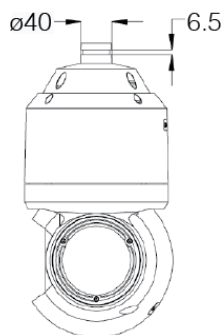

Dimensions

Units: mm

Specifications

IPC425-F120-N	
Camera	
Image Sensor	1/2.8" progressive scan CMOS
Pixels	2.0 Megapixel
Min. Illumination	Color: 0.003lux @ (F1.6, AGC ON) B/W: 0.0003lux @ (F1.6, AGC ON); 0lux with IR
Shutter Speed	1 ~ 1/30,000s
Day / Night	Auto (ICR) / Color / B/W
Wide Dynamic Range	Ultra WDR, >=120dB
S/N Ratio	>=58dB
White Balance	Auto / Manual
Gain Control	Auto / Manual
Backlight Compensation	Off / WDR / BLC / HLC
Lens	
Focal Length	6 ~ 96mm, 16x optical
Zoom Speed	Approx 3s (Optical)
Angle of View	56° ~ 3.6° (Wide~Tele)
Min. Object Distance	300 ~ 1000mm (Wide~Tele)
Max. Aperture Ratio	F1.5 (Wide) / F3.6 (Tele)
Focus Control	Auto / Manual / Semi-Automatic
Infrared	
IR LED	6pcs IR LED Array
IR Distance	120 ~ 180m
IR Intensity	Automatically adjust according to zoom ratio
Pan and Tilt	
Pan / Tilt Range	360° Endless / -15° ~ 90° (Auto Flip)
Pan / Tilt Speed	Pan manual speed: 0.1° ~ 200°/s; Pan preset speed: 220°/s Tilt manual speed: 0.1° ~ 150°/s; Tilt preset speed: 200°/s
Proportional Zoom	Pan / Tilt speed can be adjusted automatically according to zoom multiples
Preset	256
Patrol	8 Patrols scheme, up to 32 presets per patrol
Pattern Scan	4 Scan paths, each path can record 10 minutes of operation path
Power-off Memory	Power-off memory / Power-on recovery
Auto Guard	Path / Preset / Mixed / Pan scan / Tilt scan / Frame scan / Random scan / Panorama scan
PT Limit	Manual / Scan / Pan
3D Positioning	PTZ control with mouse click and drag
Electronic compass	Built-in O-sensor
Video	
Compression	H.265 / H.264 / MJPEG
Main stream	1080p
Image Resolution	Secondary stream: D1
Frame Rate	Main stream: 1080p@30fps Secondary stream: D1@30fps
Bitrate	32kbps ~ 16Mbps
Bitrate Control	VBR / CBR
Multi-stream	Supported
Caption	Date and time / Alarm / Direction / Customized
Privacy Masking	Up to 4 zones
Motion Detection	Up to 4 zones
Video Freeze	Supported
ROI	Supported
Digital Noise Reduction	3D noise reduction
Digital Defog	Supported
Image Flip	Flip / Mirror
Audio	
Compression	G.711a / G.711u / ADPCM / G.722 / AAC-LC / G.722.1c / G.726
Bitrate	32kbps ~ 64kbps
Audio Function	Bi-directional audio / AEC / Mixed audio recording / Dumb / Mute
Network	
Network Protocols	TCP/IP, UDP, HTTP, DHCP, DNS/DDNS, RTP/RTCP, RTSP, PPPoE, FTP, VSIP, UPnP, 802.1x, NAT, QoS, SMTP, IPv4, IPv6 (optional)
User Interface	IPC Control (IE, Firefox, Chrome)
Max. User Access	Max. 10 Users (includes 2 internal)
Application Programming	ONVIF (Profile S, Profile G), GB/T 28181-2011, API, CGI
Automatic Network Replenishment (ANR)	Supported
Alarm	
Alarm Triggers	Alarm input / Network disconnect / Disk full / Disk error
Intelligent	Motion detection / Tampering / Guard line / Enter guard area / Exit guard area
Alarm Events	Alarm report / Recording / Text overlay / Snapshot / External output / Email notice / Acoustic alarm
Interfaces	
Ethernet	10/100M, RJ45 interface
Audio In / Out	1 x Line in / 1 x Line out
Alarm In / Out	2 x Input / 1 x Output
Memory Slot	SD card slot, supports up to 128GB
Environmental	
Operating Temperature	-40°C ~ 70°C / -40°F ~ 158°F
Operating Humidity	10% ~ 95%
Protection Level	IP66, TVS 6000V lightning protection, surge protection and voltage transient protection
Electrical	
Power	24V AC / 3A (Power adapter included)
Power Consumption	Max. 45W (IR on)
Mechanical	
Weight	8 kg / 17.6lb (Gross Weight)
Dimensions	Ø214x 379mm / Ø8.43" x 14.92"