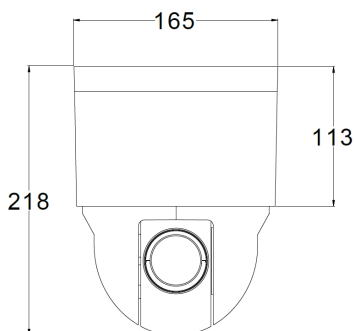

Dimensions

Units: mm

Specifications

IPC421-E230-N0	
Camera	
Image Sensor	1/2.8" progressive scan CMOS
Pixels	2.0 Megapixel
Min. Illumination	Color: 0.003lux @ (F1.6, AGC ON) B/W: 0.0003lux @ (F1.6, AGC ON)
Shutter Speed	1 ~ 1/30,000s
Day / Night	Auto (ICR) / Color / B/W
Wide Dynamic Range	Ultra WDR, >=120db
S/N Ratio	>53dB
White Balance	Auto / Manual
Gain Control	Auto / Manual
Backlight Compensation	Off / WDR / BLC / HLC
Lens	
Focal Length	4.5 ~ 135mm, 30x
Zoom Speed	Approx 3s (Optical)
Angle of View	67.8° ~ 2.77° (Wide~Tele)
Min. Object Distance	300 ~ 1500mm (Wide~Tele)
Max. Aperture Ratio	F1.6 (Wide) / F4.4 (Tele)
Focus Control	Auto / Manual / Semi-Automatic
Pan and Tilt	
Pan / Tilt Range	360° Endless / 0° ~ 90°
Pan / Tilt Speed	Pan manual speed: 0.1° ~ 250°/s; Pan preset speed: 450°/s Tilt manual speed: 0.1° ~ 150°/s; Tilt preset speed: 350°/s
Proportional Zoom	Pan / Tilt speed can be adjusted automatically according to zoom multiples
Preset	256
Patrol	8 Patrols scheme, up to 32 presets per patrol
Pattern Scan	4 Scan paths, each path can record 10 minutes of operation path
Power-off Memory	Power-off memory / Power-on recovery
Auto Guard	Panorama scan Manual / Scan / Pan
PT Limit	Manual / Scan / Pan
3D Positioning	PTZ control with mouse click and drag
Electronic compass	Built-in O-sensor
Video	
Compression	H.265 / H.264 / MJPEG
Image Resolution	Main stream: 1080p Secondary stream: D1
Frame Rate	Main stream: 1080p@60fps Secondary stream: D1@30fps
Bitrate	32kbps ~ 16Mbps
Bitrate Control	VBR / CBR
Multi-stream	Supported
Caption	Date and time / Alarm / Direction / Customized
Privacy Masking	Up to 4 zones
Motion Detection	Up to 4 zones
Video Freeze	Supported
ROI	Supported
Digital Noise Reduction	3D noise reduction
Digital Defog	Supported
Image Flip	Flip / Mirror
Audio	
Compression	G.711a / G.711u / ADPCM / G.722 / AAC-LC / G.722.1c / G.726
Bitrate	32kbps ~ 64kbps
Audio Function	Bi-directional audio / AEC / Mixed audio recording / Dumb / Mute
Network	
Network Protocols	TCP/IP, UDP, HTTP, DHCP, DNS/DDNS, RTP/RTCP, RTSP, PPPoE, FTP, VSIP, UPnP, 802.1x, NAT, QoS, SMTP, IPv4, IPv6 (optional)
User Interface	IPC Control (IE, Firefox, Chrome)
Max. User Access	Max. 10 Users (includes 2 internal)
Application Programming	ONVIF (Profile S, Profile G), GB/T 28181-2011, API, CGI
Automatic Network Replenishment (ANR)	Supported
Alarm	
Alarm Triggers	Alarm input / Network disconnect / Disk full / Disk error
Intelligent	Motion detection / Tampering / Guard line / Enter guard area / Exit guard area / Object left / Object removal / Gathering / Audio surge
Alarm Events	Alarm report / Recording / Text overlay / Snapshot / External output / Email notice / Acoustic alarm
Interfaces	
Ethernet	10/100M, RJ45 interface
Audio In / Out	1 x Line in / 1 x Line out
Control	1 x RS485
Alarm In / Out	4 x Input / 2 x Output
Video Out	1 x BNC, 1.0V [p-p] / 75Ω
Memory Slot	SD card slot, supports up to 128GB
Environmental	
Operating Temperature	-40°C ~ 70°C / -40°F ~ 158°F
Operating Humidity	10% ~ 95%
Electrical	
Power	24V AC / 3A (Power adapter included) / Hi-PoE (optional)
Power Consumption	Max. 45W
Mechanical	
Weight	3 kg / 6.6lb (Net Weight)
Dimensions	Φ165 x 220mm / Φ6.50" x 8.66"