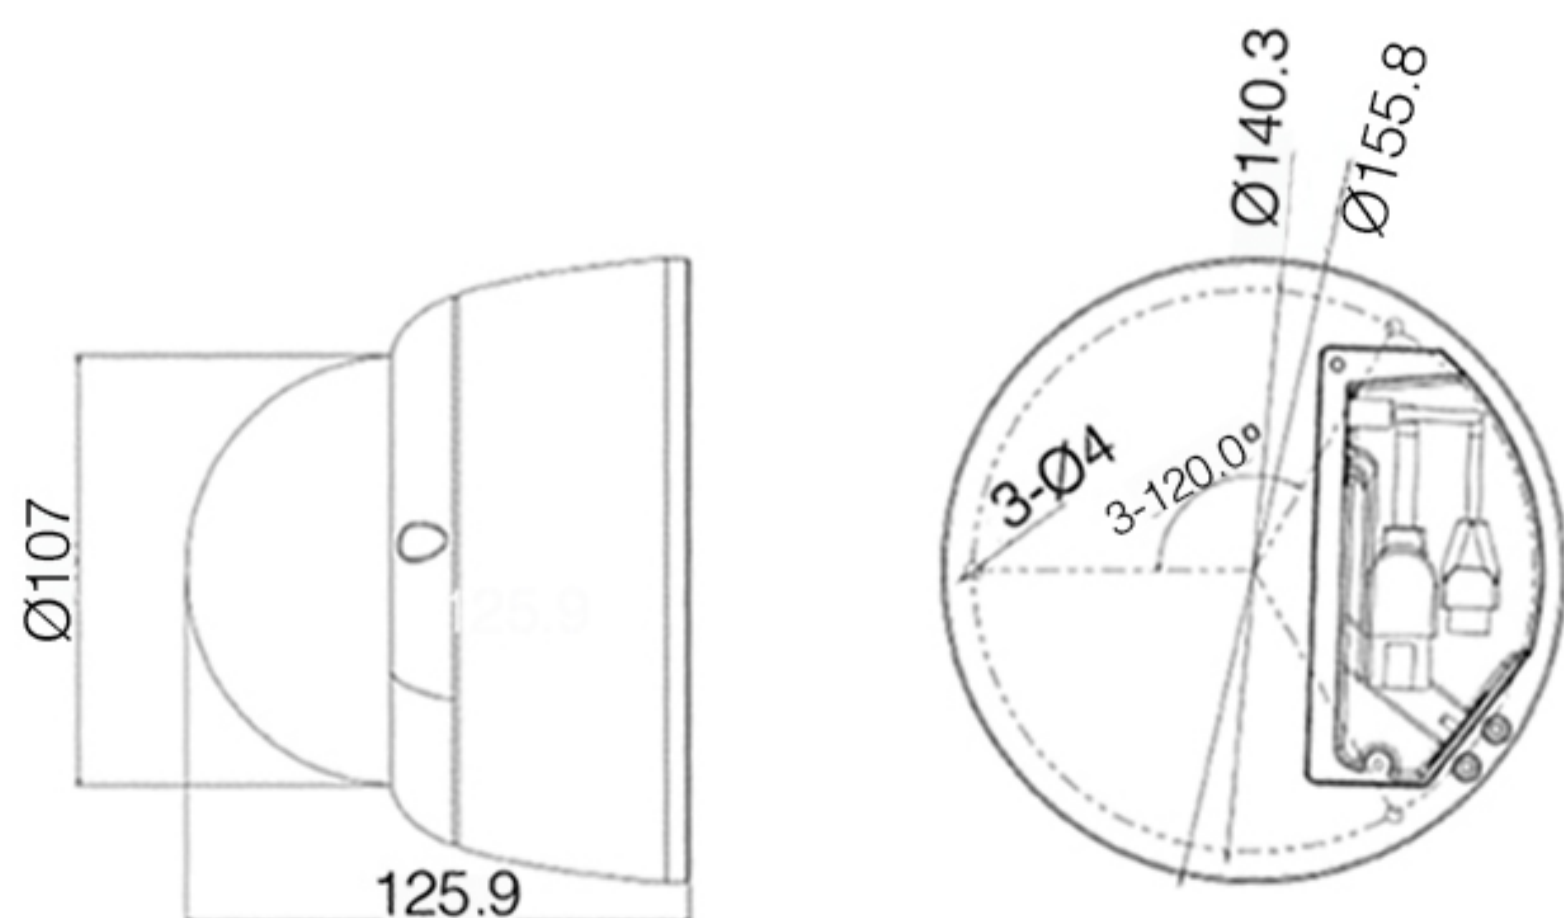

Dimensions

Units: mm

Specifications

Model	IPC2431-HN -SIR40
Camera	
Image Sensor	1/3" progressive scan CMOS
Pixels	4.0 Megapixel
Min. Illumination	Color: 0.05lux @ (F1.4, AGC ON) B/W: 0lux with IR
Shutter Speed	1 ~ 1/30,000s
Day / Night	Auto (ICR) / Color / B/W
Wide Dynamic Range	Ultra WDR, 120dB
S/N Ratio	>50dB
White Balance	Auto / Manual
Gain Control	Auto / Manual
Backlight Compensation	Off / BLC / WDR / HLC
Lens	
Mount Type	Φ14
Automatic Iris	DC drive
Focal Length	-Z3009: 2.8~12mm @ F1.4 motorized varifocal lens
Focus Control	Manual / Semi-Automatic / Auto
Angle of View	-Z3009: 106° ~ 33°
Adjustment Range	Pan: 0° ~ 355° / Tilt: 0° ~ 75° / Rotation: 0° ~ 355°
Infrared	
IR Distance	20 ~ 40m
IR Intensity	Smart IR
Video	
Compression	H.265 / H.264 / MJPEG
Image Resolution	Main stream: 2592x1520 Secondary stream: D1
Frame Rate	Main stream: 2592x1520@30fps Secondary stream: D1@30fps
Bitrate	32kbps ~ 16Mbps
Bitrate Control	VBR / CBR
Multi-stream	Supported
Caption	Date and time / Alarm / Customized
Privacy Masking	Up to 4 zones
Motion Detection	Up to 4 zones
Video Freeze	Supported
ROI	Supported
Digital Noise Reduction	3D noise reduction
Digital Defog	Supported
Image Flip	Flip / Mirror / Rotation at 90°, 180°, 270°
Audio	
Compression	G.711a / G.711u / ADPCM / G.722 / AAC-LC / G.722.1c / G.726
Bitrate	32kbps ~ 64kbps
Audio Function	Bi-directional audio / AEC / Mixed audio recording / Dumb / Mute
Network	
Network Protocols	TCP/IP, UDP, HTTP, DHCP, DNS/DDNS, RTP/RTCP, RTSP, PPPoE, FTP, VSIP, UPnP, 802.1x, NAT, QoS, SMTP, IPv4, IPv6 (optional)
User Interface	IPC Control (IE, Firefox, Chrome)
Max. User Access	Max. 10 Users (includes 2 internal)
Application Programming	ONVIF (Profile S, Profile G), GB/T 28181-2011, API, CGI
Automatic Network Replenishment (ANR)	Supported
Alarm	
Alarm Triggers	Alarm input / Network disconnect / Disk full / Disk error
Intelligent	Motion detection / Tampering / Guard line / Defocus / Scene change / Enter guard area / Exit guard area / Object left / Object removal / Gathering / Audio surge
Alarm Events	Alarm report / Recording / Text overlay / Snapshot / External output / Email notice / Acoustic alarm
Interfaces	
Ethernet	10/100M, RJ45 interface
Audio In / Out	2 x Line in / 1 x Line out
Control	1 x RS485
Alarm In / Out	1 x Input / 1 x Output
Video Out	1 x BNC, 1.0V [p-p] / 75Ω
Memory Slot	TF card slot, supports up to 128GB
Power Output	1 x DC12V / 0.1A Output
Environmental	
Operating Temperature	-40°C ~ 70°C / -40°F ~ 158°F
Operating Humidity	10% ~ 95%
Protection Level	IK10+ @50J, IP67
Electrical	
Power	AC24V±10% / DC12V ± 10% / PoE (IEEE802.3af)
Power Consumption	Max. 11W
Mechanical	
Weight	1kg / 2.2lb (Gross Weight)
Dimensions	Φ155.8 x 125.9mm / Φ6.14" x 4.96"