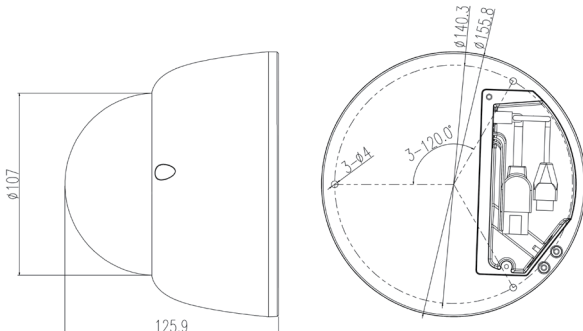

Dimensions

Units:mm

Specifications

	IPC2231-FN-S
Camera	
Image Sensor	1/2.8" progressive scan CMOS
Pixels	2.0 Megapixel
Min. Illumination	Color: 0.001lux @ (F1.4, AGC ON) B/W: 0.0001lux @ (F1.4, AGC ON)
Shutter Speed	1 ~ 1/30,000s
Day / Night	Auto (ICR) / Color / B/W
Wide Dynamic Range	Ultra WDR, >=120dB
S/N Ratio	>52dB
White Balance	Auto / Manual
Gain Control	Auto / Manual
Backlight Compensation	Off / BLC / WDR / HLC
Lens	
Mount Type	-Z2812: Φ14 -L0200 / -L0220: M12
Auto Iris	-Z2812: DC drive -L0200 / -L0220: Fixed
Focal Length	-Z2812: 2.8~12mm @ F1.4 motorized varifocal lens -L0200: 2mm -L0220: 2.2mm
Focus Control	-Z2812: Manual / Semi-Automatic / Auto -L0200 / -L0220: Fixed
Angle of View	-L0200: 151° -L0220: 126° -Z2812: 108° ~ 35°
Adjustment Range	Pan: 0° ~ 355° / Tilt: 0° ~ 75° / Rotation: 0° ~ 355°
Video	
Compression	H.265 / H.264 / MJPEG
Image Resolution	Main stream: 1080p Secondary stream: D1
Frame Rate	Main stream: 1080p@30fps Secondary stream: D1@30fps
Bitrate	32kbps ~ 16Mbps
Bitrate Control	VBR / CBR
Multi-stream	Supported
Caption	Date and time / Alarm / Customized
Privacy Masking	Up to 4 zones
Motion Detection	Up to 4 zones
Video Freeze	Supported
ROI	Supported
Digital Noise Reduction	3D noise reduction
Digital Defog	Supported
Image Flip	Flip / Mirror / Rotation at 90°, 180°, 270°
Audio	
Compression	G.711a / G.711u / ADPCM / G.722 / AAC-LC / G.722.1c / G.726
Bitrate	32kbps ~ 64kbps
Audio Function	Bi-directional audio / AEC / Mixed audio recording / Dumb / Mute
Network	
Network Protocols	TCP/IP, UDP, HTTP, DHCP, DNS/DDNS, RTP/RTCP, RTSP, PPPoE, FTP, VSIP, UPnP, 802.1x, NAT, QoS, SMTP, IPv4, IPv6 (optional)
User Interface	IPC Control (IE, Firefox, Chrome)
Max. User Access	Max. 10 Users (includes 2 internal)
Application Programming	ONVIF (Profile S, Profile G), GB/T 28181-2011, API, CGI
Automatic Network Replenishment (ANR)	Supported
Alarm	
Alarm Triggers	Alarm input / Network disconnect / Disk full / Disk error
Intelligent	Motion detection / Tampering / Guard line / Defocus / Scene change / Enter guard area / Exit guard area / Object left / Object removal / Gathering / Audio surge
Alarm Events	Alarm report / Recording / Text overlay / Snapshot / External output / Email notice / Acoustic alarm
Interfaces	
Ethernet	10/100M, RJ45 interface
Audio In / Out	2 x Line in / 1 x Line out
Control	1 x RS485
Alarm In / Out	1 x Input / 1 x Output
Video Out	1 x BNC, 1.0V [p-p] / 75Ω
Memory Slot	Micro SD card slot, supports up to 128GB
Power Output	1 x DC12V / 0.1A Output
Environmental	
Operating Temperature	-40°C ~ 70°C / -40°F ~ 158°F
Operating Humidity	10% ~ 95%
Protection Level	IK10+ @ 50J, IP67
Electrical	
Power	AC24V±10% / DC12V ± 10% / PoE (IEEE802.3af)
Power Consumption	Max. 11W
Mechanical	
Weight	1 kg / 2.2lb (Gross Weight)
Dimensions	Φ155.8 x 125.9mm / Φ6.14" x 4.96"