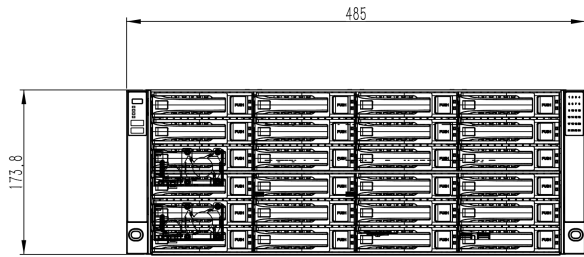

Tiandy

TC-R324320 Spec: E/B/N/V2.0

H.265 24HDD 320ch NVR

Ultra Series

KEY FEATURES

- HD Input
- S+265/H.265/H.264 video compression
- Connectable to third-party network cameras
- Up to 320 IP cameras can be connected
- Supports live view, storage and playback of connected camera at up to 12MP resolution
- HD Output
- 2×HDMI and 1×VGA independent outputs
- HDMI Video output at up to 4K (3840 × 2160) resolution
- HD Storage
- 24 SATA interfaces connectable for recording and backup on the front panel
- S+265 compression effectively reduces the storage space and costs by up to 75%
- HD Transmission
- 4×RJ45 self-adaptive 10/100/1000 Mbps network interfaces, 4×fiber optics 1000 Mbps network interfaces
- Functions
- Centralized management of IP cameras, including configuration, parameter import/export, real-time information display, two-way audio, upgrade, etc.
- Connectable to smart IP cameras from Tiandy, recording, playing back and backing up of VCA alarms can be realized
- VCA detection alarm is supported
- Smart search for the selected area in the video and smart playback to make the playback efficiency
- Web6 supports plug-in free browsing and can preview videos on all browsers

* Listed resolutions are only selectable options. It does not mean that all streams can work at their maximum resolution at the same time.

AVAILABLE MODEL

TC-R324320 SPEC: E/B/N/V2.0

DIMENSIONS

Physical Interfaces