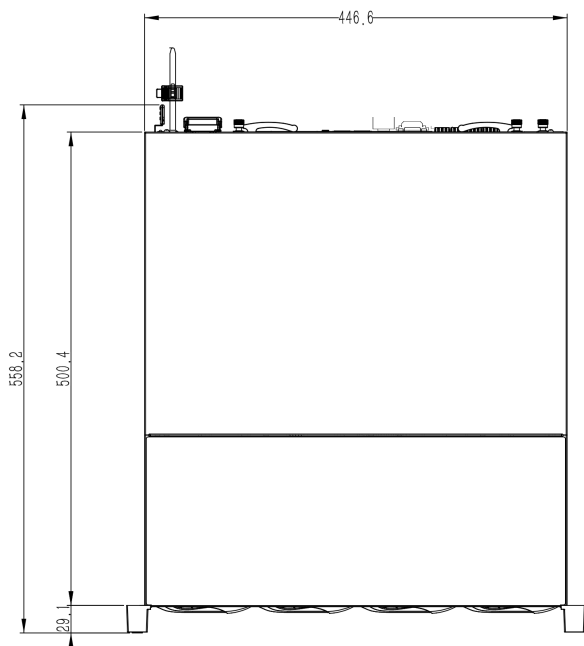

* Listed resolutions are only selectable options. It does not mean that all streams can work at their maximum resolution at the same time.

AVAILABLE MODEL

TC-R324320 SPEC: E/B/N/V2.0

DIMENSIONS

Physical Interfaces