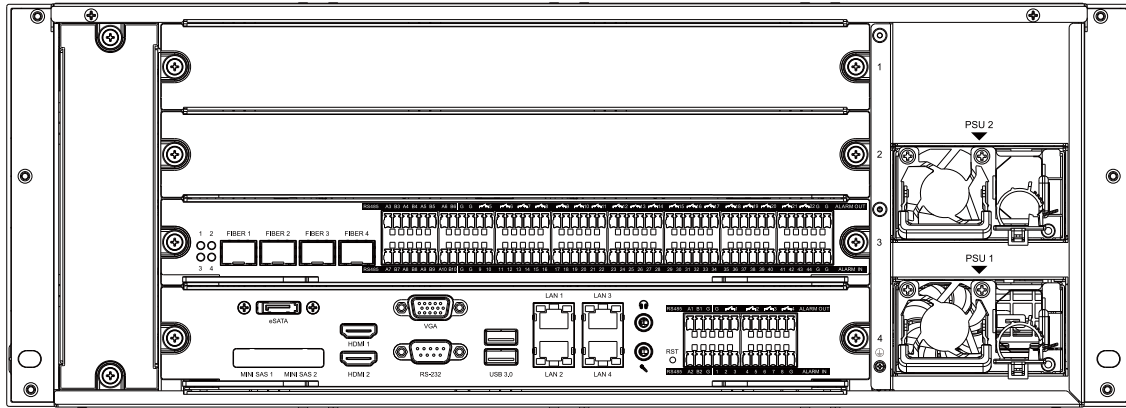

Tiandy

TC-R324320 Spec: E/B/N/V2.0

H.265 24HDD 320ch NVR

Ultra Series

KEY FEATURES

- HD Input
- S+265/H.265/H.264 video compression
- Connectable to third-party network cameras
- Up to 320 IP cameras can be connected
- Supports live view, storage and playback of connected camera at up to 12MP resolution
- HD Output
- 2×HDMI and 1×VGA independent outputs
- HDMI Video output at up to 4K (3840 × 2160) resolution
- HD Storage
- 24 SATA interfaces connectable for recording and backup on the front panel
- S+265 compression effectively reduces the storage space and costs by up to 75%
- HD Transmission
- 4×RJ45 self-adaptive 10/100/1000 Mbps network interfaces, 4×fiber optics 1000 Mbps network interfaces
- Functions
- Centralized management of IP cameras, including configuration, parameter import/export, real-time information display, two-way audio, upgrade, etc.
- Connectable to smart IP cameras from Tiandy, recording, playing back and backing up of VCA alarms can be realized
- VCA detection alarm is supported
- Smart search for the selected area in the video and smart playback to make the playback efficiency
- Web6 supports plug-in free browsing and can preview videos on all browsers

* Listed resolutions are only selectable options. It does not mean that all streams can work at their maximum resolution at the same time.

AVAILABLE MODEL

TC-R324320 SPEC: E/B/N/V2.0

DIMENSIONS

Physical Interfaces