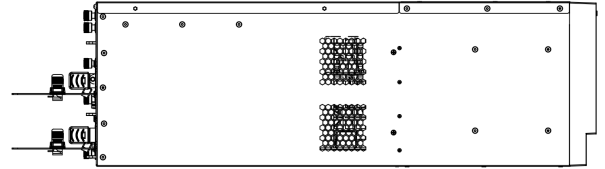

DIMENSIONS