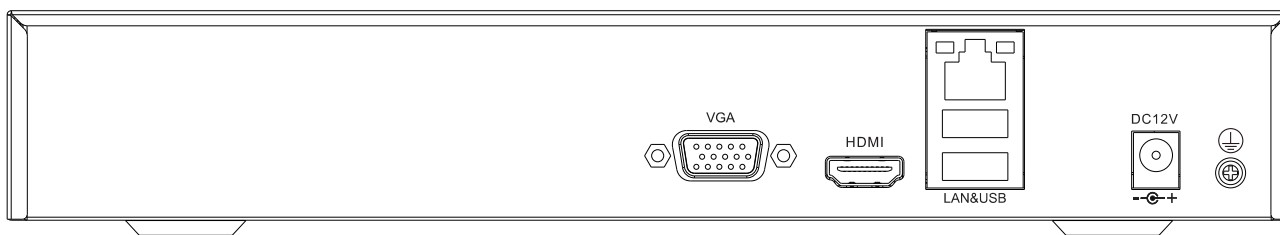

Physical Interfaces

DISTRIBUTED BY

Tiandy Technologies Co.,Ltd.

Email: sales@tiandy.com
Website: en.tiandy.com

Tel: +86-22-58596065
Fax: +86-22-58596048