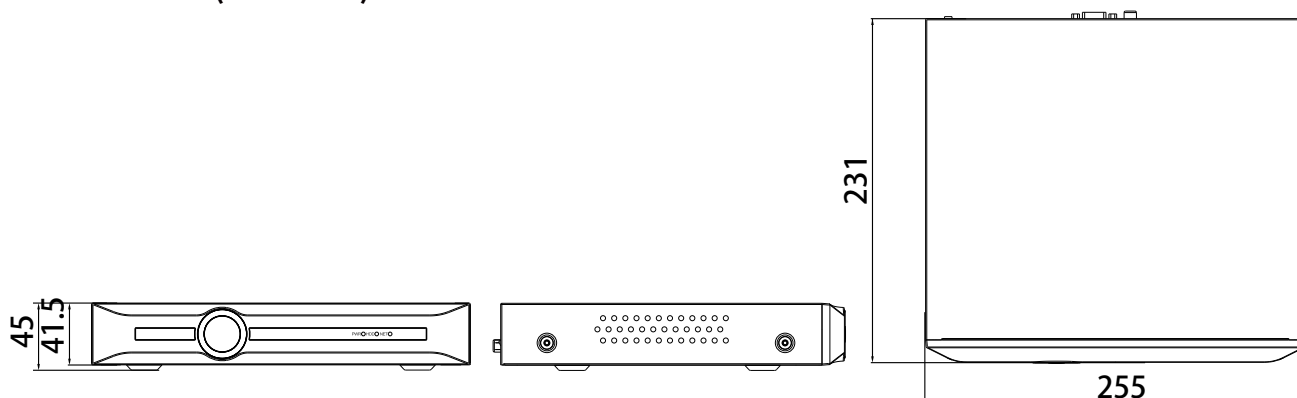

## SPECIFICATIONS

Input	
Video Input	20-ch
Max Resolution	8MP
Two-way Audio Input	N/A
Bandwidth	Income 80Mbps; Outcome 80Mbps
Output	
HDMI/VGA Output	HDMI: 1-ch, 3840×2160, 2560×1600, 2560×1440, 1920×1080, 1280×720, 800 ×600, 1024×768, 1366 ×768, 1440×900, 1280×800 VGA:1-ch, 1920×1080, 1280×720, 800×600,1024×768, 1366×768, 1440×900, 1280×800
Screen Split	1/3/4/5/6/7/8/9/10/13/16/20A/20B
Audio Output	1×RCA
Decoding	
Decoding Format	S+265/H.265/H.264
Recording Resolution	8MP/6MP/5MP/3MP/1080P/UXGA/720P/VGA/4CIF/DCIF/2CIF/CIF/QCIF
Preview Capability	1×4K, 1×5MP, 2×4MP, 4×1080P, 8×720P, 20×4CIF
Synchronous Playback	1×4K, 1×5MP, 2×4MP, 4×1080P, 8×720P
Records Encryption	Yes
Hard Disk	
SATA	1 SATA interface for 1 HDD
Capacity	Up to 10TB for each HDD
eSATA Interface	N/A
Array Type	N/A
External Interface	
Network Interface	1×RJ45 self-adaptive 10/100 Mbps network interface
USB Interface	2×USB 2.0
Serial Interface	N/A
Alarm In/Out	N/A
General	
Web Version	Web6
Language	English, Russian, Spanish, Korean, Italian, Turkish, Simple Chinese, Traditional Chinese, Thai, French, Polish, Dutch, Hebraism (UI), Farsi (UI)
Operating Conditions	-10°C ~ 55°C, 10%~90% RH
Power Supply	DC12V 1.5A
Consumption (without HDD)	≤10W (without HDD)
Chassis	1U
Dimensions	45.1×255×231 mm (1.78×10.04×9.09 inch)
Weight (without HDD)	0.8Kg (1.76lb)

## DIMENSIONS (Unit: mm)