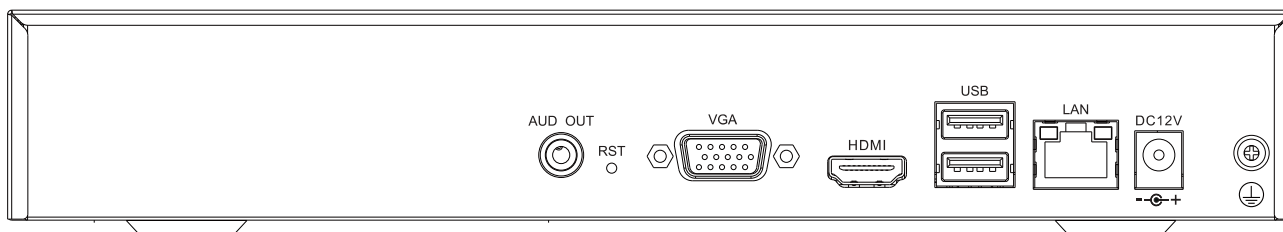

SPECIFICATIONS

Input	
Video Input	10-ch
Max Resolution	5MP
Two-way Audio Input	N/A
Bandwidth	Income 40Mbps; Outcome 40Mbps
Output	
HDMI/VGA Output	HDMI: 1-ch, 1920×1080, 1280×720, 800×600, 1024×768, 1366×768, 1440×900, 1280×800
	VGA:1-ch, 1920×1080, 1280×720, 800×600,1024×768, 1366×768, 1440×900, 1280×800
Screen Split	1/3/4/5/6/7/8/9/10
Audio Output	1×RCA
Decoding	
Decoding Format	S+265/H.265/H.264
Recording Resolution	5MP/4MP/3MP/1080P/UXGA/720P/VGA/4CIF/DCIF/2CIF/CIF/QCIF
Preview Capability	1×5MP, 1×4MP, 3×1080P, 5×720P, 10×4CIF
Synchronous Playback	1×5MP, 1×4MP, 3×1080P, 4×720P
Records Encryption	Yes
Hard Disk	
SATA	1 SATA interface for 1 HDD
Capacity	Up to 10TB for each HDD
eSATA Interface	N/A
Array Type	N/A
External Interface	
Network Interface	1×RJ45 self-adaptive 10/100 Mbps network interface
USB Interface	2×USB 2.0
Serial Interface	N/A
Alarm In/Out	N/A
General	
Web Version	Web6
Language	English, Traditional Chinese
Operating Conditions	-10°C ~ 55°C, 10%~90% RH
Power Supply	DC12V 1.5A
Consumption (without HDD)	≤10W (without HDD)
Chassis	1U
Dimensions	45.1×255×231 mm (1.78×10.04×9.09 inch)
Weight (without HDD)	0.8Kg (1.76lb)

AVAILABLE MODEL

TC-R3110 SPEC: I/B/V2.0

Tiandy

DIMENSIONS (Unit: mm)

Physical Interfaces

DISTRIBUTED BY

Tiandy Technologies Co.,Ltd.

Email: sales@tiandy.com