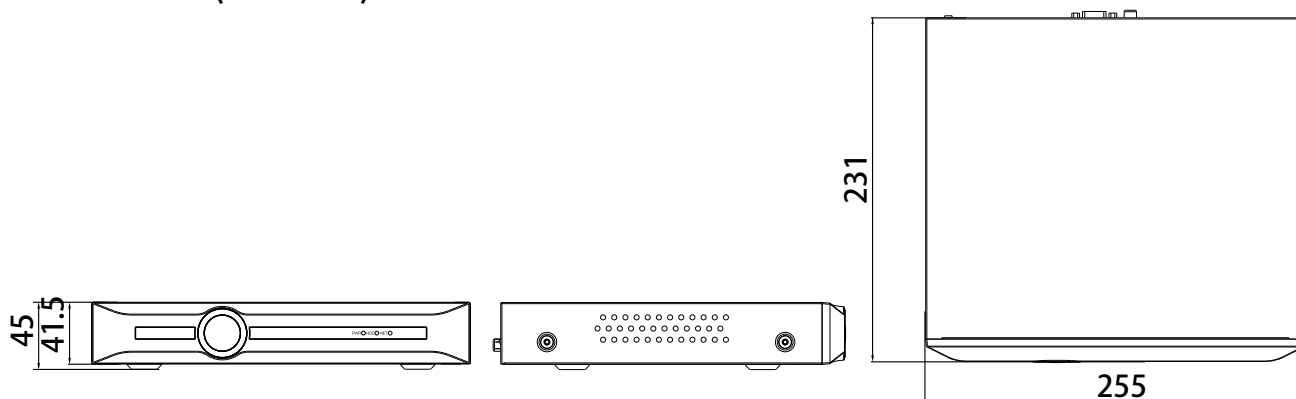

Tiandy

DIMENSIONS (Unit: mm)