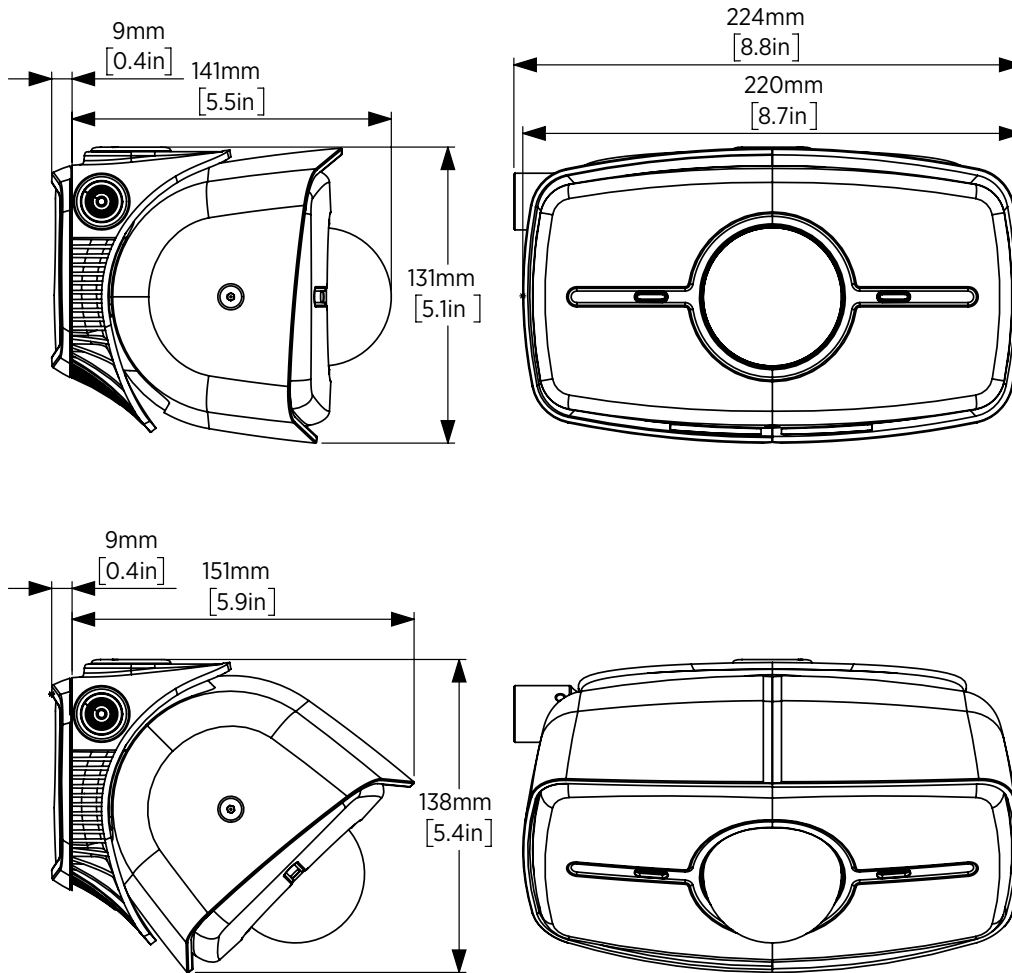

MECHANICAL

Camera Mount	Surface and Pendant
Weight	2.60 kg (5.73 lbs)
Dimensions (L x W x H)	220 x 160 x 138 mm (8.7 x 6.5 x 5.4in.)
Housing Material	Aluminum and Polymer

ENVIRONMENTAL

Operating Temperature Range	-40°C to 55°C (-40 °F to +131°F)
Ingress & Impact Protection	IP66, IP67, IP68 (2m 30min), IP69K, IK10+

180° Outdoor Camera

The next step in panoramic situational awareness

DIMENSIONS

© Copyright 2018 Oncam Global Group AG. All rights reserved.

Oncam Grandeye is the trade name of Oncam Global Group AG. Specifications and configurations subject to change without notice.