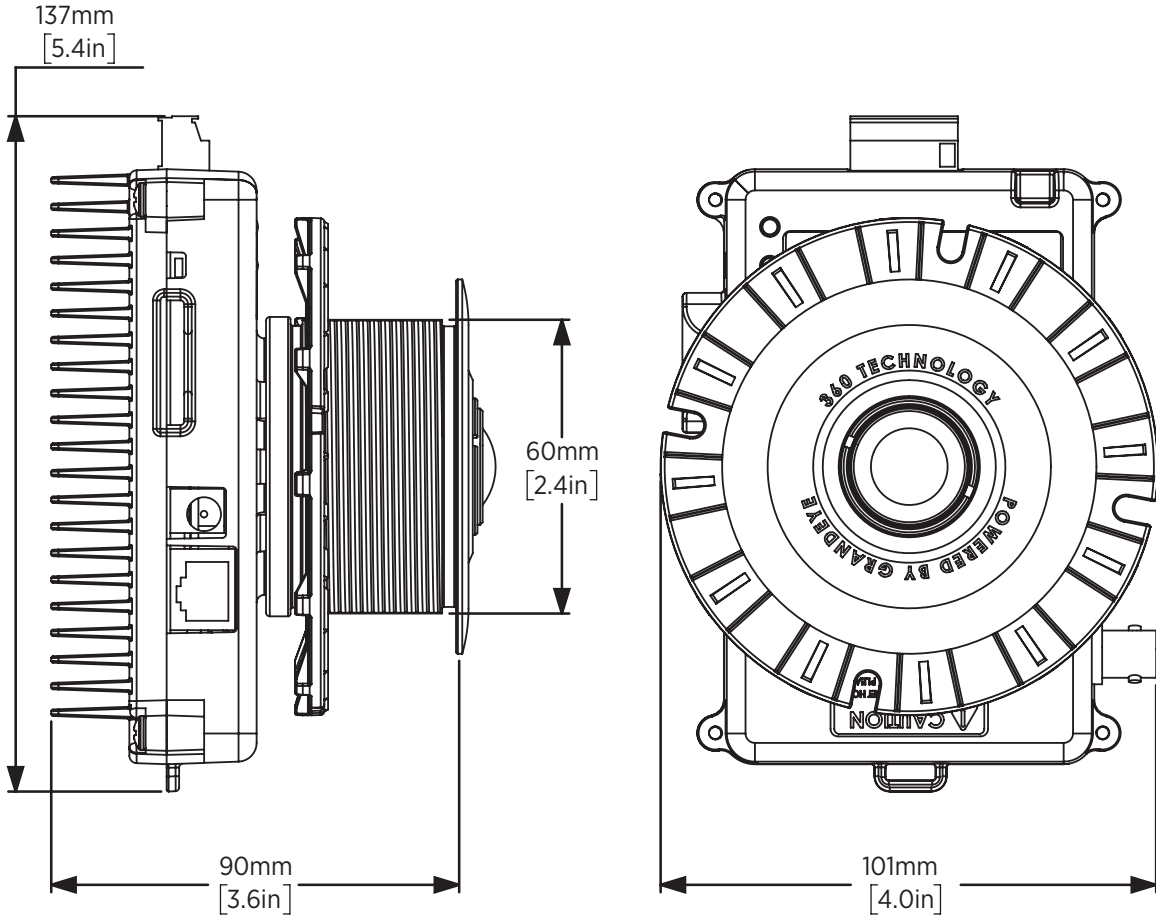

MECHANICAL

Camera Mount	Indoor Concealed mount
Weight	0.53 kg (1.17 lbs)
Dimensions	Diameter cut out 60 mm (2.4 in.)
Housing Material	Polymer

ENVIRONMENTAL

Operating temperature range	0 to +40°C (-32 to +104°F)
Operating Humidity	Up to 98% non-condensing
Ingress Protection	IP20

Evolution 12

360° Indoor Concealed Camera

The next step in 360° total situational awareness

DIMENSIONS

© Copyright 2016, 2017 Oncam Global Group AG. All rights reserved.

Oncam Grandeye is the trade name of Oncam Global Group AG. Specifications and configurations subject to change without notice.