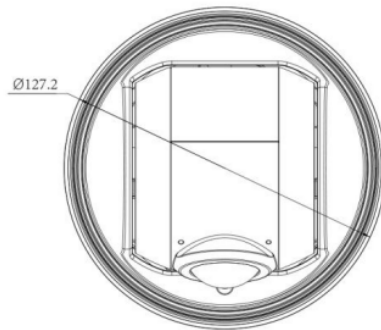

#### Specifications:

Model		AC-IPC-5811PR-IR(F)	AC-IPC-5511PR-IR(F)
Camera	Image Sensor	1/2.8" Progressive Scan CMOS	
	Min. Illumination	Color: 0.005Lux@F1.2, Color: 0.008Lux@F2.0, B/W: 0Lux with IR on	Color: 0.01Lux@F1.2, Color: 0.012Lux@F2.0, B/W: 0Lux with IR on
	WDR	120dB Super WDR	
	Lens	1.68mm@F2.0	
	Mount	M12	
	Field of View	H180°/V95°	H180°/V86°
	Shutter Time	1/100000s~1s	
	IR Distance	Up to 15m	
	Day/Night Mode	Day/Night/Auto/Customize/Schedule	
	S/N	>55dB	
Video	Max. Image Resolution	2592x1944 (Original)	3840x2160
	Primary Stream	30fps@(2592x1944) (Original), 30fps@(2560x1440, 1920x1080, 1280x720)	25fps@(3840x2160),25fps@(3456x1936, 3200x1800, 2880x1624, 2560x1440, 1920x1080, 1280x720)
	Secondary Stream	30fps@(704x576, 640x480, 640x360, 352x288, 320x240, 320x192)	
	Tertiary Stream	30fps@(1280x720, 704x576, 640x480, 640x360,352x288, 320x240, 320x192)	
	Video Compression	H.265+/H.265(HEVC)/H.264+/H.264/MJPEG	

## Structure Diagrams:

Units: mm