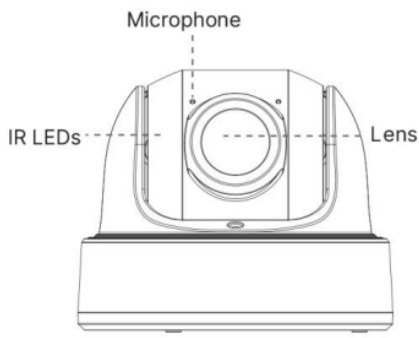

Structure Diagrams:

Units: mm