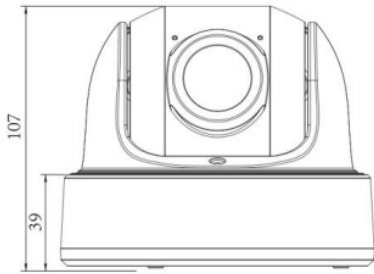

Structure Diagrams:

Units: mm