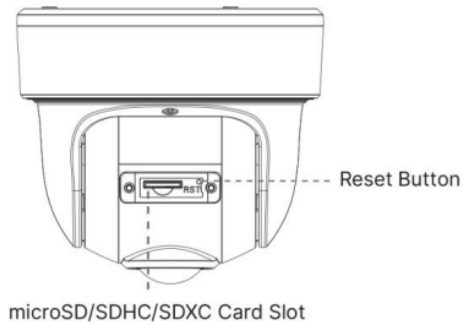

Structure Diagrams:

Units: mm