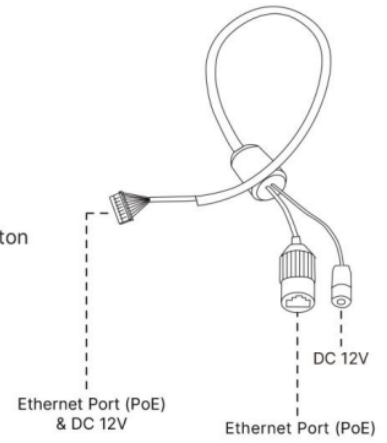

Structure Diagrams:

Units: mm