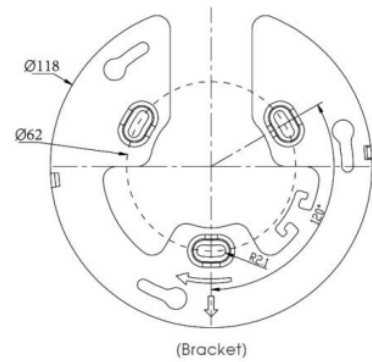

### AI 180° Mini Dome Network Camera

#### Specifications:

Model		AC-IPC-5811PR-IR(F)	AC-IPC-5511PR-IR(F)
Camera	Image Sensor	1/2.8" Progressive Scan CMOS	
	Min. Illumination	Color: 0.005Lux@F1.2, Color: 0.008Lux@F2.0, B/W: 0Lux with IR on	Color: 0.01Lux@F1.2, Color: 0.012Lux@F2.0, B/W: 0Lux with IR on
	WDR	120dB Super WDR	
	Lens	1.68mm@F2.0	
	Mount	M12	
	Field of View	H180°/V95°	H180°/V86°
	Shutter Time	1/100000s~1s	
	IR Distance	Up to 15m	
	Day/Night Mode	Day/Night/Auto/Customize/Schedule	
	S/N	>55dB	
Video	Max. Image Resolution	2592x1944 (Original)	3840x2160
	Primary Stream	30fps@(2592x1944) (Original), 30fps@(2560x1440, 1920x1080, 1280x720)	25fps@(3840x2160),25fps@(3456x1936, 3200x1800, 2880x1624, 2560x1440, 1920x1080, 1280x720)
	Secondary Stream	30fps@(704x576, 640x480, 640x360, 352x288, 320x240, 320x192)	
	Tertiary Stream	30fps@(1280x720, 704x576, 640x480, 640x360,352x288, 320x240, 320x192)	
	Video Compression	H.265+/H.265(HEVC)/H.264+/H.264/MJPEG	

## Structure Diagrams:

Units: mm