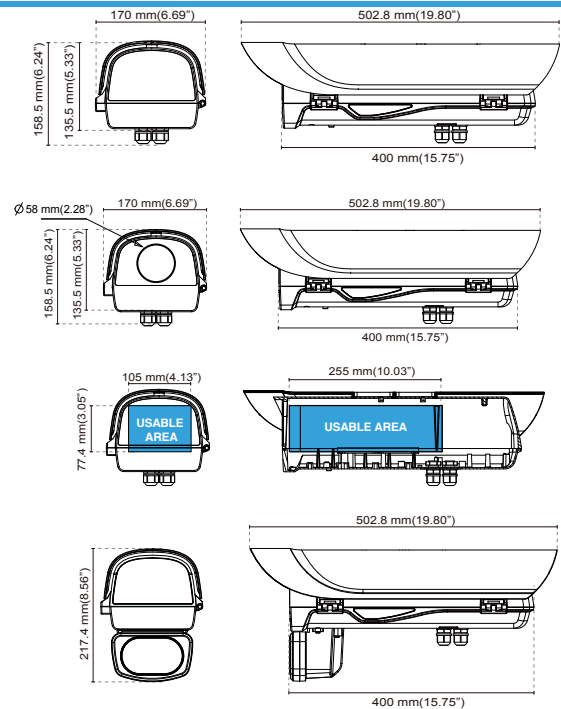

## Long Range EPoC Camera Housing

**EPoC (Ethernet & Power over Coax)** Camera Housing is a long-reach solution providing Fast Ethernet and PoE over coaxial cable up to 20W@600m(1968ft) or 25W@500m(1640ft) for any brand of PoE IP box camera. A5x-E Camera Housing also is often used to upgrade legacy of CCTV to IP surveillance without changing pre-deployed RG59-U/RG6/RG11 coax. Built-in 6KV surge protection is standard specification in A5x-E Camera Housing for outdoor environment

### Dimensions