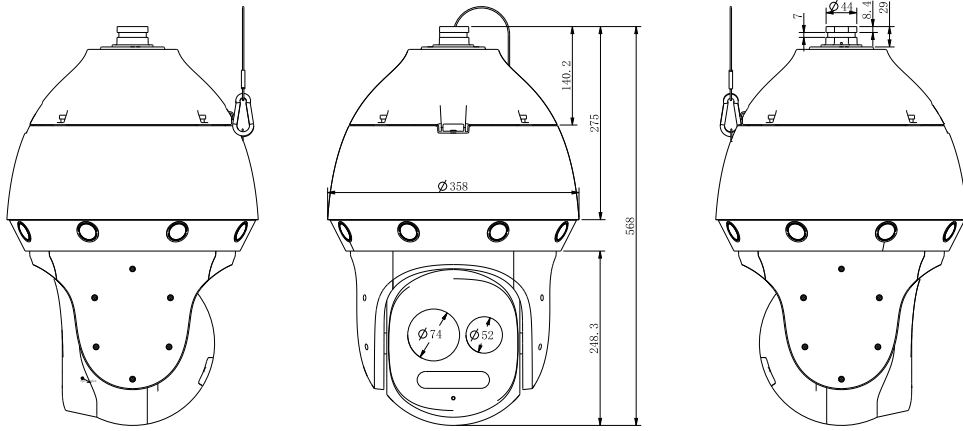

Tiandy

DIMENSIONS (Unit: mm)

ACCESSORIES

INCLUDED:

DF20Y
Wall Mount

OPTIONAL:

DISTRIBUTED BY

Tiandy Technologies Co.,Ltd.

Email: sales@tiandy.com
Website: en.tiandy.com

Tel: +86-22-58596065
Fax: +86-22-58596048