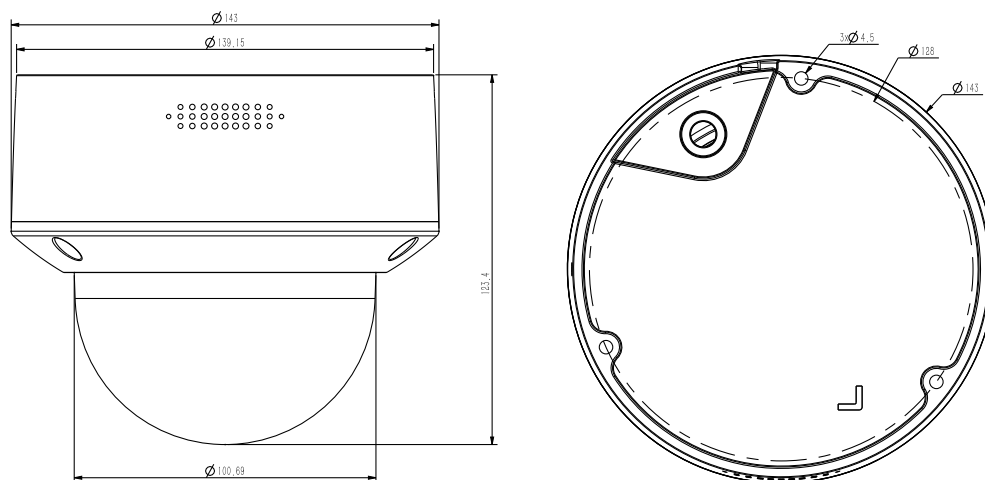

Tiandy Technologies Co.,Ltd.

Email: sales@tiandy.com
Website: en.tiandy.com

Tel: +86-22-58596065
Fax: +86-22-58596048

SPECIFICATIONS

Camera	
Image Sensor	1/2.8" CMOS
Signal System	PAL/NTSC
Min. Illumination	Color: 0.001Lux@ (F1.2, ACG ON), B/W: 0Lux with IR
Shutter Time	1s to 1/100,000s
Day & Night	Dual IR Cut Filter with Auto Switch
Wide Dynamic Range	120dB
Angle Adjustment	pan 0~330°, tilt 0~75°, roate 0~350°
Lens	
Lens Type	Motorized
Focus	2.8-12mm
Lens Mount	Φ14
Aperture	F1.2~F2.2, Motorized
FOV	Horizontal field of view: 89.7°~35.9°
Illuminator	
IR LEDs	18
IR Range	Up to 50m
Wavelength	850nm
White LEDs	N/A
Compression Standard	
Video Compression	S+265/H.265/H.264/M-JPEG
Video Bit Rate	32Kbps~16Mbps
Audio Compression	G.711A/G.711U/ADPCM_D/AAC_LC
Audio Bit Rate	8K~48Kbps
Image	
Max. Resolution	2592x1944
Main Stream	PAL: 20fps (2592×1944), 25fps (2560×1440, 2304×1296, 1920×1080, 1280×960, 1280×720) NTSC: 20fps (2592×1944), 30fps (2560×1440, 2304×1296, 1920×1080, 1280×960, 1280×720)
Sub Stream	PAL: 25fps (704×576, 704×288, 640×360, 352×288) NTSC: 30fps (704×480, 704×240, 640×360, 352×240)
Third Stream	1080P
Image Setting	Saturation, brightness, contrast, sharpness, adjustable by client software or web browser
Image Enhancement	BLC/3D DNR/HLC/Corridor Format
ROI	Support 7 fixed region of coding
OSD	16×16,24×24, 32×32, 48×48, 64×64, adaptable size, Letters Such as Week, Date, Time, Total 5 Regions
Picture Overlay	Yes
Privace Mask	Yes
Smart Defog	Yes
Feature	
Alarm Trigger	Event Input, Event Output, Motion Detection, Mask Alarm, IP Address Conflict, MAC Address Conflict, FTP Sever Exception
Video Analytics	Tripwire, Double Tripwire, Perimeter, Object Abandon, Object Lost, Loitering, Running, Parking, Video Abnormal, Audio Abnormal, Heatmap

* Listed resolutions are only selectable options. It does not mean that all streams can work at their maximum resolution at the same time.

AVAILABLE MODEL

TC-C35MP SPEC: I8/A/E/2.8-12MM

DIMENSIONS (Unit: mm)