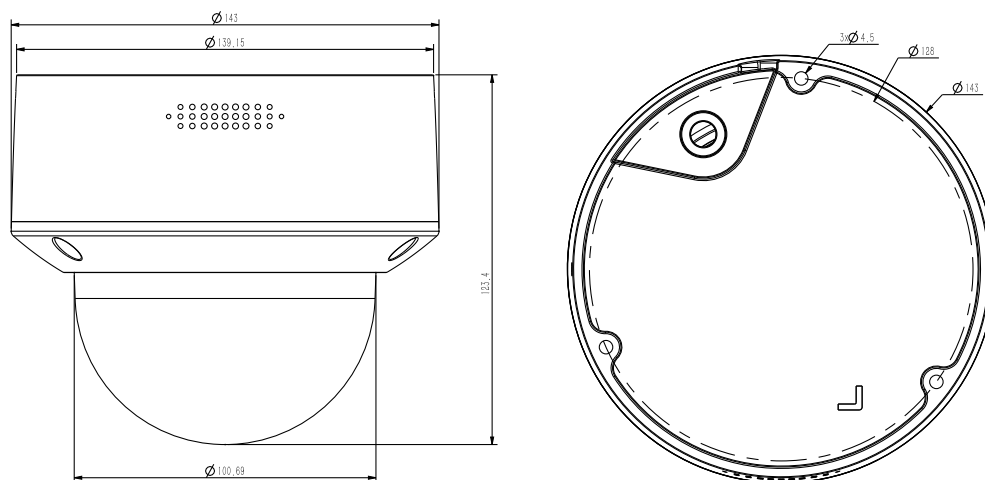

Network	
ANR	Yes, auto store video in SD card when NVR disconnected, and upload video to NVR when resumed connection (Only Support Tiandy ANR NVR)
Protocols	TCP/IP, ICMP, HTTP, HTTPS, DHCP, DNS, DDNS, MULTICAST, UPnP, FTP, IPV4, NTP, RTSP, SMTP, IGMP, 802.1X, QoS, PPPoE
System Compatibility	ONVIF (PROFILE S), SDK, CGI, P2P
Remote Connection	≤7
Client	Easy7, EasyLive
Web Version	Web6
Interface	
Communication Interface	1 RJ45 10M/100M self adaptive Ethernet port
Audio	1/1, Mic in
Alarm	2/1
Reset Button	Yes
On-board storage	Built-in MicroSD card slot, up to 128 GB
General	
Firmware Version	NVSS_V14.0.6.20180928
Web Client Language	12 languages English, Russian, Spanish, Korean, Italian, Turkish, Simple Chinese, Traditional Chinese, Thai, French, Polish, Dutch
Operating Conditions	-35°C ~ 65°C, 0 ~ 95% RH
Power Supply	DC12V±20%/PoE
Power Consumption	MAX: 9.5W(12V) MAX: 11.02W(POE)
Protection	IP66, IK10
Heater	N/A
Dimensions	Φ143×124 mm (Φ5.63*4.88 inch)
Weight	0.95kg (2.09lb)

## DIMENSIONS (Unit: mm)