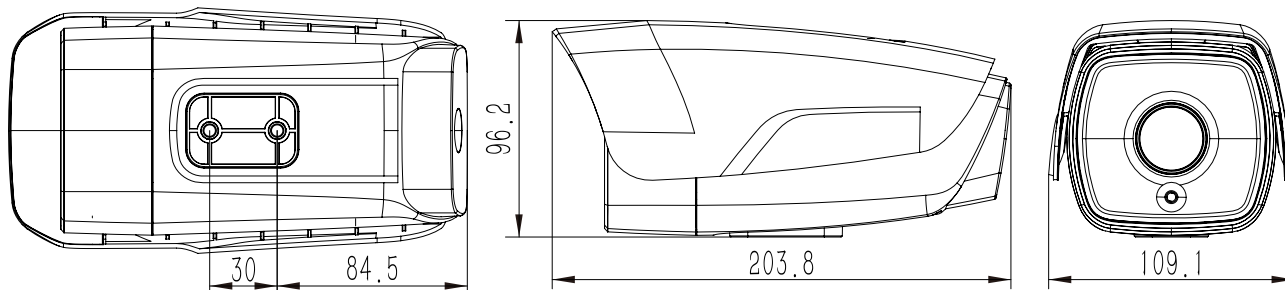

Network	
ANR	Yes, auto store video in SD card when NVR disconnected, and upload video to NVR when resumed connection (Only Support Tiandy ANR NVR)
Protocols	TCP/IP, ICMP, HTTP, HTTPS, DHCP, DNS, DDNS, MULTICAST, UPnP, FTP, IPV4, NTP, RTSP, SMTP, IGMP, 802.1X, QoS, PPPoE
System Compatibility	ONVIF (PROFILE S), SDK, CGI, P2P
Remote Connection	≤7
Client	Easy7, EasyLive
Web Version	Web6
Interface	
Communication Interface	1 RJ45 10M/100M self adaptive Ethernet port
Audio	1/1, Mic in
Alarm	1/0
Reset Button	Yes
On-board storage	Built-in MicroSD card slot, up to 128 GB
General	
Firmware Version	NVSS_V14.0.6.20180928
Web Client Language	12 languages English, Russian, Spanish, Korean, Italian, Turkish, Simple Chinese, Traditional Chinese, Thai, French, Polish, Dutch
Operating Conditions	-35°C ~ 65°C, 0 ~ 95% RH
Power Supply	DC12V±20%/PoE
Power Consumption	MAX: 8W(12V) MAX: 9.5W(POE)
Protection	IP67
Heater	N/A
Dimensions	204×109×96 mm (8.03*4.29*3.78 inch)
Weight	0.75kg (1.65lb)

* Listed resolutions are only selectable options. It does not mean that all streams can work at their maximum resolution at the same time.

AVAILABLE MODEL

TC-C35BQ SPEC: I5W/E/4MM

Tiandy

DIMENSIONS (Unit: mm)