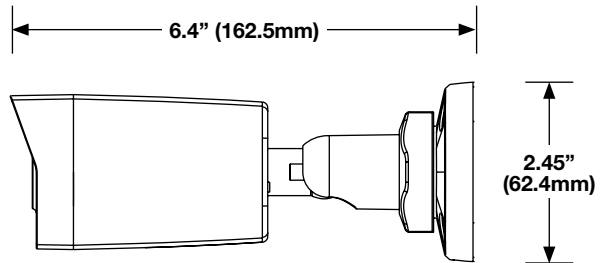

ENVIRONMENTAL	
IP Rating	IP66
Operating Temperature	-31 ~ 140 °F (-35 ~ 60 °C)
UL Listed Product	Yes

POWER	
Power Consumption	Max 6.4W
Input Voltage	PoE / 12vDC

PHYSICAL	
IR Range	Up to 30M
IR LED	Auto / LED on / LED off / Smart IR / Light Sensor
Camera Weight	0.99lb (450g)
Dimensions	6.4 x 2.45in (162.5 x 62.4mm)
Housing	Metal housing

CONNECTIONS

1	RJ-45	For network and PoE connections
2	Power (12vDC)	Power connection

DIMENSIONS

SIDE VIEW

ACCESSORIES

OE-C7044-WR

OE-CA70JB
(Electrical Junction Box)

OE-CA70PLM
(Pole Mount Adapter)