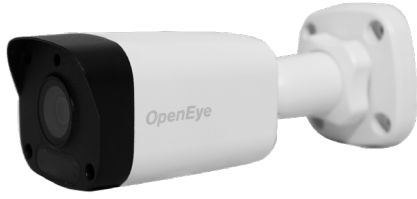

4MP MINI BULLET IP CAMERA

OE-C7044-WR

DESCRIPTION

The OE-C7044-WR is a high power, outdoor IP mini bullet camera equipped with a 4MP 3.6mm lens that provides crisp and clear images. This camera includes WDR and True Day/Night for improved low light performance, and adaptive IR technology to prevent overexposure of objects close to the camera. Network throughput and storage requirements are reduced thanks to H.264 smart encoding technology which dynamically compresses the camera's video to reduce its bitrate. This camera is IP66 rated and functions down to -31°F making it a perfect fit for extreme weather installations. In addition, this camera can be fully powered over PoE, reducing labor costs by eliminating additional cabling requirements and its small form factor gives you peace of mind in any installation location.

FEATURES

- 4MP maximum resolution
- IP66 outdoor rating
- True Day / Night
- True Wide Dynamic Range
- H.264 with Smart Encoding
- 1/3" Progressive CMOS image sensor
- ONVIF™ Profile S compliant

SPECIFICATIONS

CONNECTIONS

1	RJ-45	For network and PoE connections
2	Power (12vDC)	Power connection

DIMENSIONS

SIDE VIEW

ACCESSORIES

OE-C7044-WR

OE-CA70JB
(Electrical Junction Box)

OE-CA70PLM
(Pole Mount Adapter)