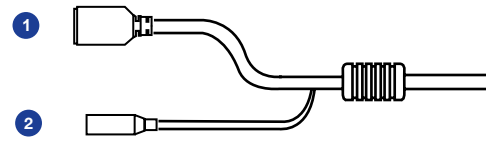

SPECIFICATIONS

CAMERA	
Part Number	OE-C7044-WR
Maximum Resolution	4MP
Lens	3.6mm
Image Sensor	1/3" Progressive CMOS
Video Compression	H.264
Frame Rate	20/25 IPS @ 4MP H.264
ONVIF	Profile S compliant
Streaming	Dual streams
Browser Support	Internet Explorer (6+) / Chrome / Firefox / Safari
Day / Night	True Day/Night
Wide Dynamic Range	True Wide Dynamic Range
Field of View	90.5°
Minimum Illumination @ 30IRE	Color: .2 lux BW: .01 lux
White Balance	Auto / Manual / Scene
Auto White Balance Range	2000k ~ 10000K
Backlight Compensation	Variable
Auto Gain Control	Yes

ENVIRONMENTAL	
IP Rating	IP66
Operating Temperature	-31 ~ 140 °F (-35 ~ 60 °C)
UL Listed Product	Yes

POWER	
Power Consumption	Max 6.4W
Input Voltage	PoE / 12vDC

PHYSICAL	
IR Range	Up to 30M
IR LED	Auto / LED on / LED off / Smart IR / Light Sensor
Camera Weight	0.99lb (450g)
Dimensions	6.4 x 2.45in (162.5 x 62.4mm)
Housing	Metal housing

CONNECTIONS