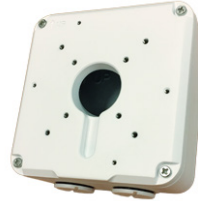

4MP MINI BULLET IP CAMERA

OE-C7044-WR

DESCRIPTION

The OE-C7044-WR is a high power, outdoor IP mini bullet camera equipped with a 4MP 3.6mm lens that provides crisp and clear images. This camera includes WDR and True Day/Night for improved low light performance, and adaptive IR technology to prevent overexposure of objects close to the camera. Network throughput and storage requirements are reduced thanks to H.264 smart encoding technology which dynamically compresses the camera's video to reduce its bitrate. This camera is IP66 rated and functions down to -31°F making it a perfect fit for extreme weather installations. In addition, this camera can be fully powered over PoE, reducing labor costs by eliminating additional cabling requirements and its small form factor gives you peace of mind in any installation location.

CONNECTIONS

1	RJ-45	For network and PoE connections
2	Power (12vDC)	Power connection

DIMENSIONS

SIDE VIEW

ACCESSORIES

OE-C7044-WR

OE-CA70JB
(Electrical Junction Box)

OE-CA70PLM
(Pole Mount Adapter)