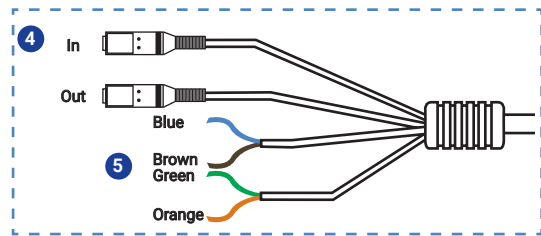

SPECIFICATIONS

CAMERA		
Part Number	OE-C7094-AWR	OE-C7098-AWR
Maximum Resolution	4MP	8MP
Lens	2.8~12mm Motorized autofocus lens	
Image Sensor	1/3" Progressive CMOS	1/2" Progressive CMOS
Video Compression	H.264, H.265, MJPEG	
Frame Rate	20 FPS @ 4MP	15 FPS @ 8MP
ONVIF™	Profile S / G compliant	
Streaming	Dual streams	
Browser Support	Internet Explorer (6+) / Chrome / Firefox / Safari	
Day / Night	True Day/Night	
Wide Dynamic Range	True Wide Dynamic Range	
Field of View	29° (tele)~95° (wide)	30° (tele)~98° (wide)
Minimum Illumination @ 30IRE	Color: .02 lux IR: 0 lux	
White Balance	Auto / Manual	
Auto White Balance Range	2000k ~ 10000K	
Backlight Compensation	Variable	
Auto Gain Control	Yes	

ENVIRONMENTAL		
IP Rating	IP67	
Operating Temperature	-31 ~ 140° F (-35 ~ 60° C)	-40 ~ 140° F (-40 ~ 60° C)
UL Listed Product	Yes	

POWER	
Power Consumption	Max 9W
Input Voltage	PoE / 12vDC

PHYSICAL		
IR Range	Up to 30M	Up to 50M
IK Rating	IK10	
Analog Video Out	1.0 Vp-p / 75 Ω, BNC	
Audio In/Out	1 / 1	
Alarm In/Out	1 / 1	
microSD Card Slot	128GB	
Camera Weight	2.05lb (.93kg)	1.7lb (0.75kg)
Dimensions	9.98" x 3.4" x 2.8" (253.4mm x 86mm x 71.7mm)	
Housing	Cast Aluminum	
Country of Origin	China	

CONNECTIONS