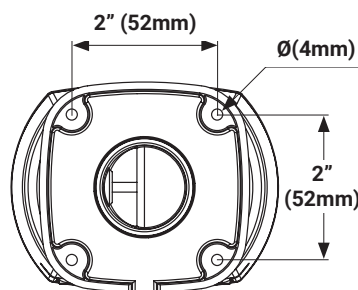

ENVIRONMENTAL		
IP Rating	IP67	
Operating Temperature	-31 ~ 140° F (-35 ~ 60° C)	-40 ~ 140° F (-40 ~ 60° C)
UL Listed Product	Yes	

POWER	
Power Consumption	Max 9W
Input Voltage	PoE / 12vDC

PHYSICAL		
IR Range	Up to 30M	Up to 50M
IK Rating	IK10	
Analog Video Out	1.0 Vp-p / 75 Ω, BNC	
Audio In/Out	1 / 1	
Alarm In/Out	1 / 1	
microSD Card Slot	128GB	
Camera Weight	2.05lb (.93kg)	1.7lb (0.75kg)
Dimensions	9.98" x 3.4" x 2.8" (253.4mm x 86mm x 71.7mm)	
Housing	Cast Aluminum	
Country of Origin	China	

SIDE VIEW

BASE VIEW

ACCESSORIES

OE-C7094-AWR
OE-C7098-AWR

OE-CA70JB
(Electrical Junction Box)

OE-CA70PLM
(Pole Mount Adapter)