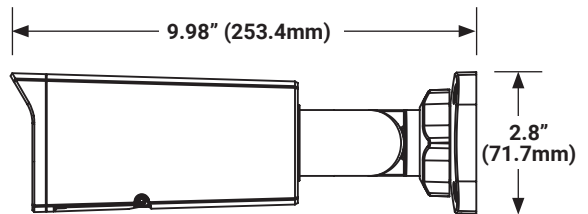

SPECIFICATIONS

CAMERA		
Part Number	OE-C7094-AWR	OE-C7098-AWR
Maximum Resolution	4MP	8MP
Lens	2.8~12mm Motorized autofocus lens	
Image Sensor	1/3" Progressive CMOS	1/2" Progressive CMOS
Video Compression	H.264, H.265, MJPEG	
Frame Rate	20 FPS @ 4MP	15 FPS @ 8MP
ONVIF™	Profile S / G compliant	
Streaming	Dual streams	
Browser Support	Internet Explorer (6+) / Chrome / Firefox / Safari	
Day / Night	True Day/Night	
Wide Dynamic Range	True Wide Dynamic Range	
Field of View	29° (tele)~95° (wide)	30° (tele)~98° (wide)
Minimum Illumination @ 30IRE	Color: .02 lux IR: 0 lux	
White Balance	Auto / Manual	
Auto White Balance Range	2000k ~ 10000K	
Backlight Compensation	Variable	
Auto Gain Control	Yes	

ENVIRONMENTAL		
IP Rating	IP67	
Operating Temperature	-31 ~ 140° F (-35 ~ 60° C)	-40 ~ 140° F (-40 ~ 60° C)
UL Listed Product	Yes	

POWER	
Power Consumption	Max 9W
Input Voltage	PoE / 12vDC

PHYSICAL		
IR Range	Up to 30M	Up to 50M
IK Rating	IK10	
Analog Video Out	1.0 Vp-p / 75 Ω, BNC	
Audio In/Out	1 / 1	
Alarm In/Out	1 / 1	
microSD Card Slot	128GB	
Camera Weight	2.05lb (.93kg)	1.7lb (0.75kg)
Dimensions	9.98" x 3.4" x 2.8" (253.4mm x 86mm x 71.7mm)	
Housing	Cast Aluminum	
Country of Origin	China	

CONNECTIONS

1	RJ-45	For network and PoE connections	
2	BNC	For analog video output	
3	Power (12vDC)	Power Connection	
4	Audio In/Out	Audio Out is reserved	
5	Alarm I/O	Blue	Ground
		Brown	Alarm Input
		Green	Alarm Out -
		Orange	Alarm Out +

SIDE VIEW

BASE VIEW