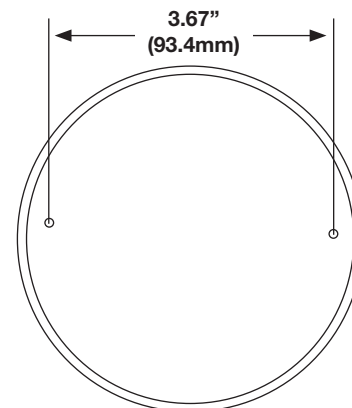

BOTTOM VIEW