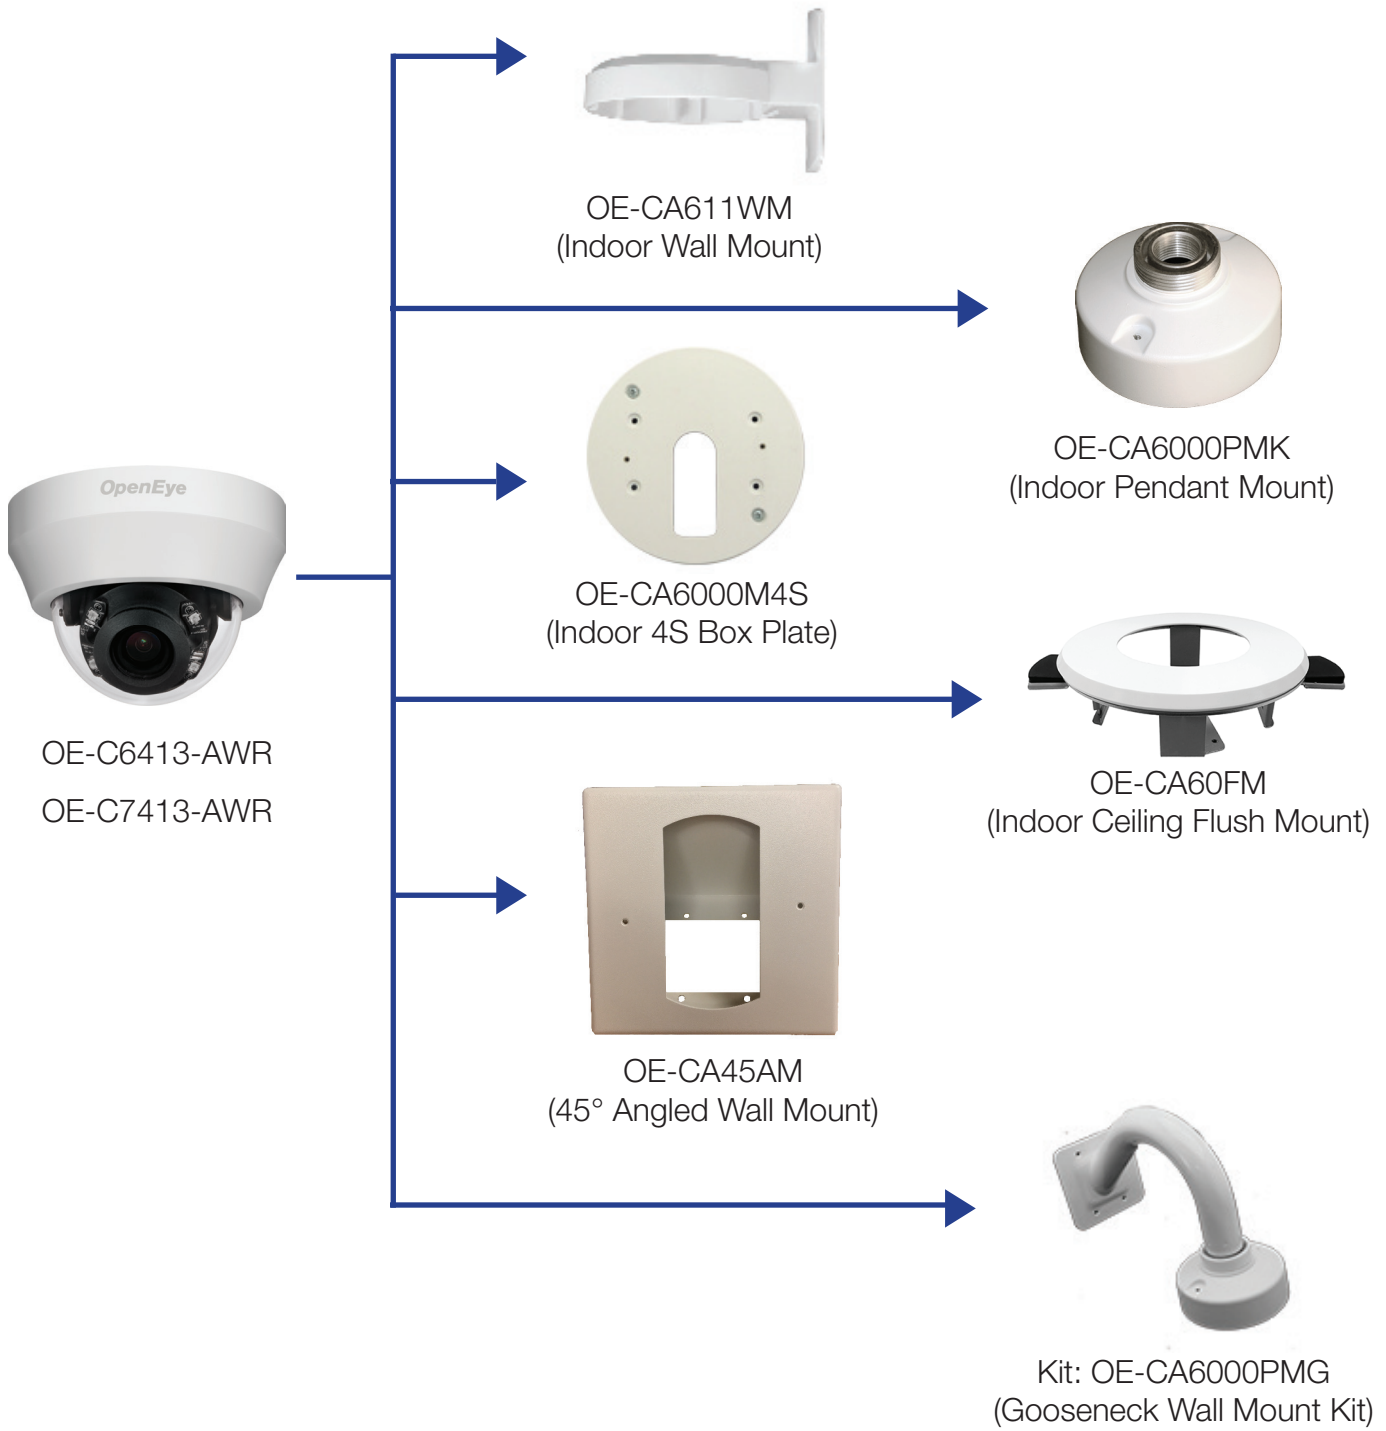

3MP IP DOME CAMERA

OE-C6413-AWR

OE-C7413-AWR

DESCRIPTION

The OpenEye OE-C6413-AWR and OE-C7413-AWR are compact 3MP mini-dome cameras with big camera features like a 3x motorized, autofocus lens. Perfect for users who require an unobtrusive camera but do not wish to sacrifice functionality for a smaller footprint. A crystal clear image and ease of installation are guaranteed, thanks to true WDR, adaptive IR technology, a 3-Axis gimbal, and PoE. The Smart Compression option reduces storage requirements by up to 70% while maintaining high resolution video allowing you to meet video retention and resolution requirements for less.

CONNECTIONS

| | | |
|-------------------|---|--|
| microSD Card Slot | 1 | Insert the microSD card into the card slot to store video and snapshots |
| Reset Button | 2 | Press the reset button with a proper tool for at least 20 seconds to return the camera to factory defaults |
| RJ-45 Dongle* | 3 | For network and PoE connections |

*RJ-45 Dongle is for the OE-C7413-AWR only.

DIMENSIONS

FRONT VIEW

BOTTOM VIEW

ACCESSORIES

ACCESSORIES

OE-C7413-AWR

OE-CA75APM
(Pendant Mount Adapter)

OE-CA75PM
(Pendant Mount)

Kit: OE-CA97CMS
(Short Arm Corner
Mount Kit)

Kit: OE-CA97CML
(Long Arm Corner
Mount Kit)

Kit: OE-CA97PLMS
(Short Arm Pole
Mount Kit)

Kit: OE-CA97PLML
(Long Arm Pole
Mount Kit)

Kit: OE-CA97WMS
(Short Arm Pen-
dant Mount Kit)