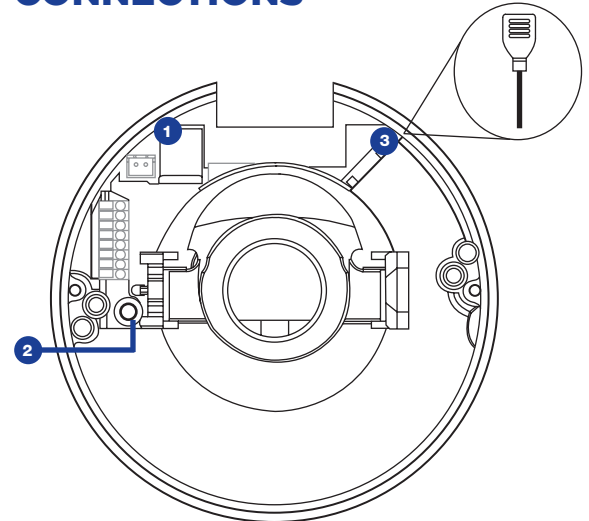

SPECIFICATIONS

CAMERA		
Part Number	OE-C6413-AWR	OE-C7413-AWR
Maximum Resolution	3MP	
Image Sensor	1/3" Progressive CMOS	
Video Compression	H.264 / MJPEG	
Frame Rate	30FPS @ 3MP H.264	
ONVIF	Profile S / G compliant	
Streaming	Up to 3 simultaneous streams	
Browser Support	Internet Explorer (6+) / Chrome / Firefox / Safari	
Day / Night	True Day / Night	
Wide Dynamic Range	Shutter on / off @ 2MP	
Lens	2.8~8mm autofocus	
Field of View	99° (Wide), 51° (Tele)	
White Balance	Auto / Manual / ATW / One Push	
Auto White Balance Range	2700~7800K	
Backlight Compensation	2500~10000K	
Auto Gain Control	Yes	

ENVIRONMENTAL		
Operating Temp.	-4 ~ 122 °F (-20 ~ 50 °C)	
IP Rating	N/A	IP66 Outdoor
UL Listed Product	Yes	

POWER	
Power Consumption	5W
Input Voltage	PoE
PoE Class	3

PHYSICAL	
IR Range	Up to 25M
IR LED	4 IR LEDs
microSD Card Slot	SDXC 64GB support
Camera Weight	1.13lb (512g)
Dimensions	ø 4.6 x 3.36in (117 x 83.5mm)
Housing / Dome	Plastic / metal housing
Country of Origin	Taiwan

CONNECTIONS