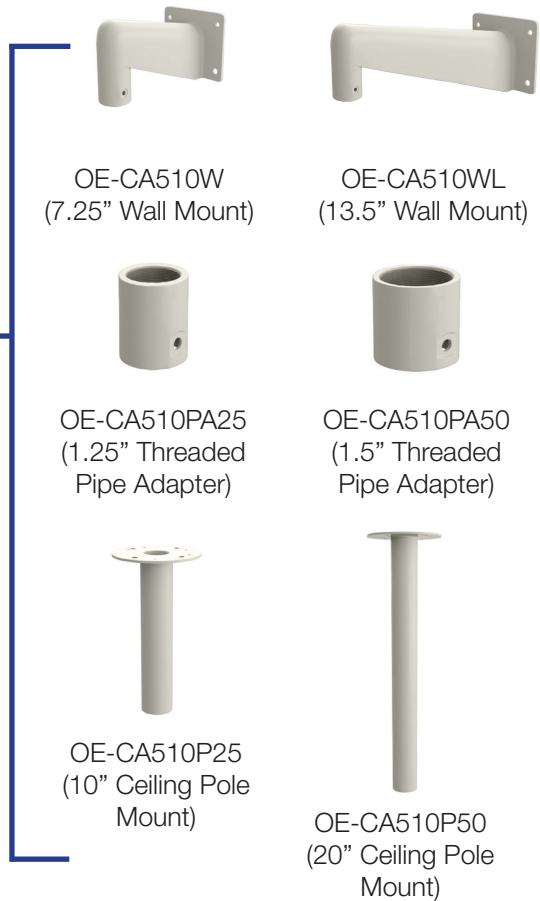

*RJ-45 Dongle is for the OE-C7413-AWR only.

DIMENSIONS

FRONT VIEW

BOTTOM VIEW

ACCESSORIES

ACCESSORIES

OE-C7413-AWR

OE-CA75APM
(Pendant Mount Adapter)

OE-CA75PM
(Pendant Mount)

Kit: OE-CA97CMS
(Short Arm Corner
Mount Kit)

Kit: OE-CA97CML
(Long Arm Corner
Mount Kit)

Kit: OE-CA97PLMS
(Short Arm Pole
Mount Kit)

Kit: OE-CA97PLML
(Long Arm Pole
Mount Kit)

Kit: OE-CA97WMS
(Short Arm Pen-
dant Mount Kit)