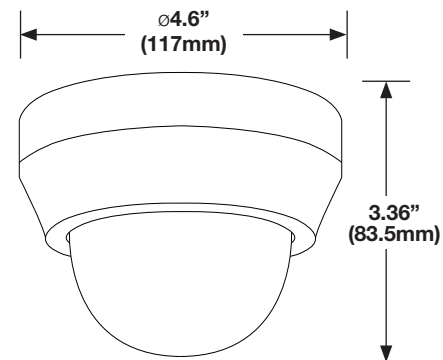

DIMENSIONS

FRONT VIEW