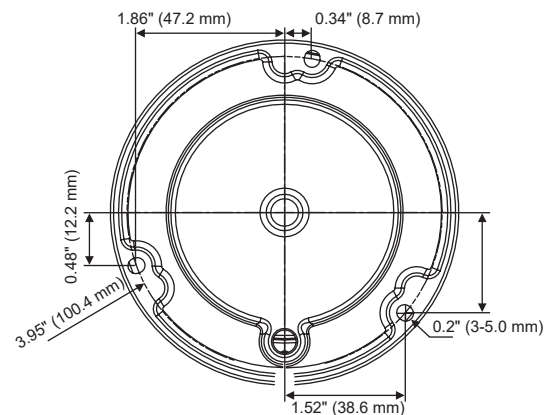

VERTICAL VIEW