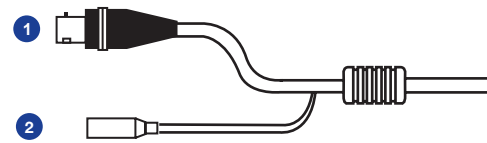

SPECIFICATIONS

CAMERA	
Part Number	OE-C3422-WR2/3
Maximum Resolution	2MP
Image Sensor	1/3" Progressive CMOS
Type / Format	NTSC / HD-TVI
Lens	2.8 mm / 3.6 mm
FoV	103.5° (2.8 mm), 82.6° (3.6 mm)
Iris Control	Fixed
Wide Dynamic Range	True WDR
Day/Night	True Day/Night: Auto/Color/BW (B&W)
Minimum Illumination	Color: 0.005 Lux @ (F2.0, AGC ON) B&W: 0 Lux with IR (@ 30IRE)
White Balance	ATW/Manual
Auto White Balance Range	2200K ~ 15000K
Backlight Compensation	WDR/HLC/BLC/Off
Auto Gain Control	Yes
Synchronization	Internal Synchronization

ENVIRONMENTAL	
IP Rating	IP67
IK Rating	IK7
Operating Temperature	-40 ~ 140° F (-40 ~ 60 °C)
Heater	Yes

POWER	
Power Consumption	Max 3.5W
Input Voltage	12vDC

PHYSICAL	
IR Range	20M
Camera Weight	0.77lb (350g)
Dimensions	Φ: 4.4" (111mm) x H: 3.2" (82.4mm)
Housing	Metal Housing / White / Clear
Country of Origin	China

CONNECTIONS