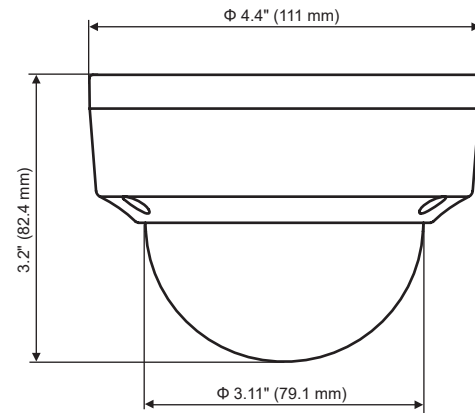

DIMENSIONS

SIDE VIEW