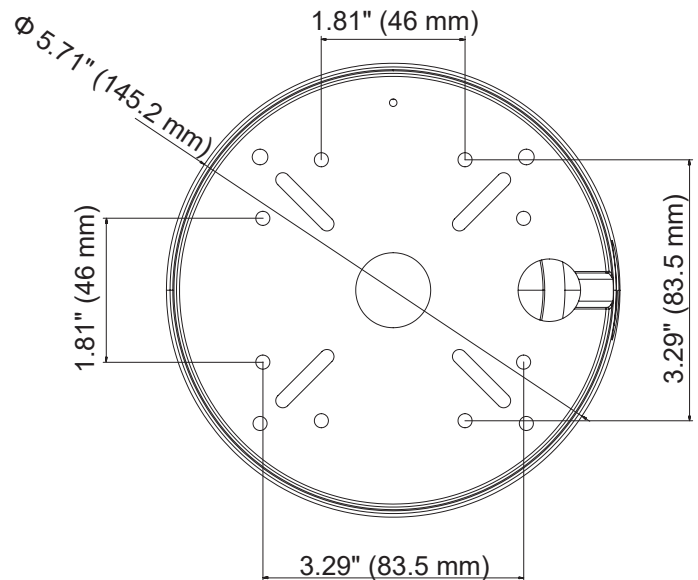

ENVIRONMENTAL	
IP Rating	IP67
IK Rating	IK10
Operating Temperature	-40 ~ 140° F (-40 ~ 60 °C)
Heater	Yes

POWER	
Power Consumption	Max 7W
Input Voltage	12VDC / 24vAC

PHYSICAL	
IR Range	40M
Camera Weight	3.53lbs (1600g)
Dimensions	Φ: 5.72" (145.2mm) x H: 4.89" (124.1mm)
Housing	Metal Housing / White / Clear
Country of Origin	China

CONNECTIONS

1	BNC	For HD-TVI video output
2	Power (12VDC/24vAC)	Power connection

DIMENSIONS

SIDE VIEW

VERTICAL VIEW

* CVBS is not enabled by default. To use CVBS, the toggle switch under the dome cover must be physically switched to CVBS. Max resolution in CVBS mode is 960x480 (960H).