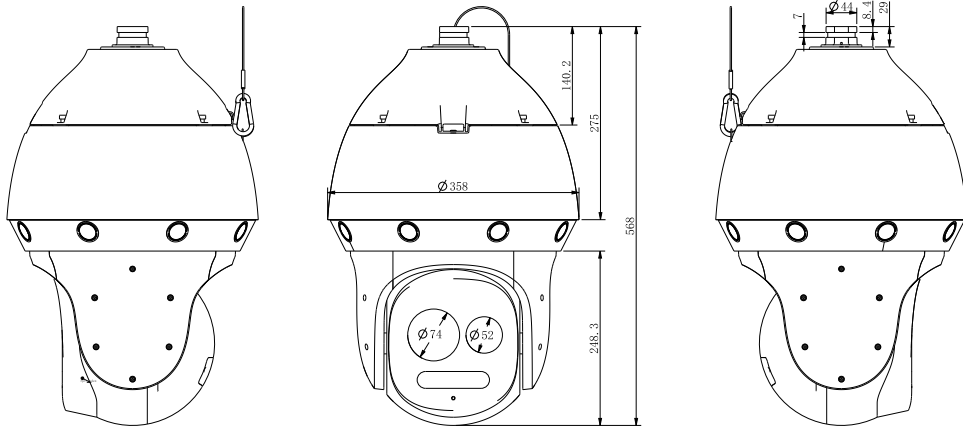

* Listed resolutions are only selectable options. It does not mean that all streams can work at their maximum resolution at the same time.

AVAILABLE MODEL

TC-H3169M SPEC: 44X/LW/P/A

Tiandy

DIMENSIONS (Unit: mm)